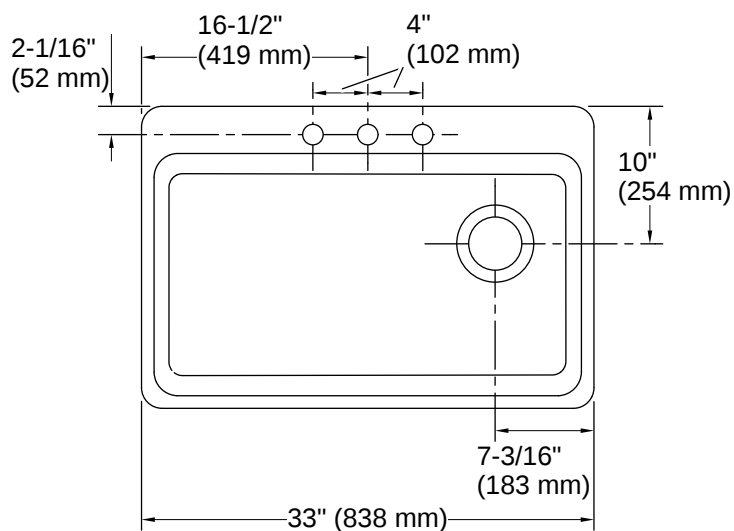

Installation

- Top-mount

Installation Notes

Install this product according to the installation instructions.