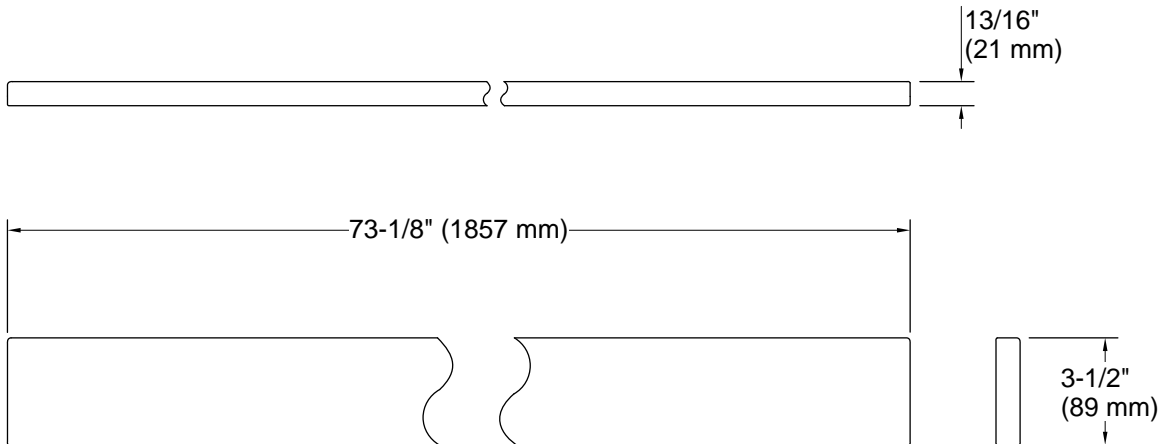

Features

- For use with KOHLER Silestone® quartz 73" (1854 mm) vanity tops
- Coordinates with Silestone® K-28266 quartz side splash (sold separately)
- Includes one panel
- Optional side splashes available (sold separately)
- This product is covered under the Silestone® 25-Year Limited Warranty

Color	Code	Description
	EST	ET Statuario
	MMW	Miami White

Technical Information

All product dimensions are nominal.

Material: Quartz

Notes

Install this product according to the installation guide.