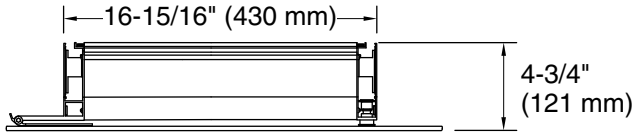

Technical Information

All product dimensions are nominal.

Notes

Install this product according to the installation instructions.