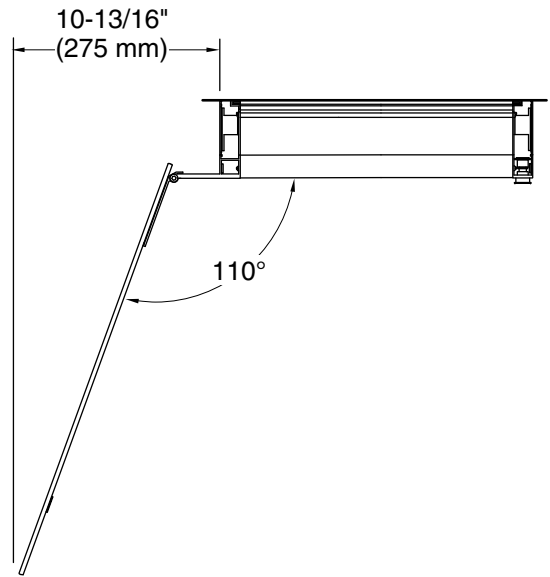

Technical Information

All product dimensions are nominal.

Notes

Install this product according to the installation instructions.