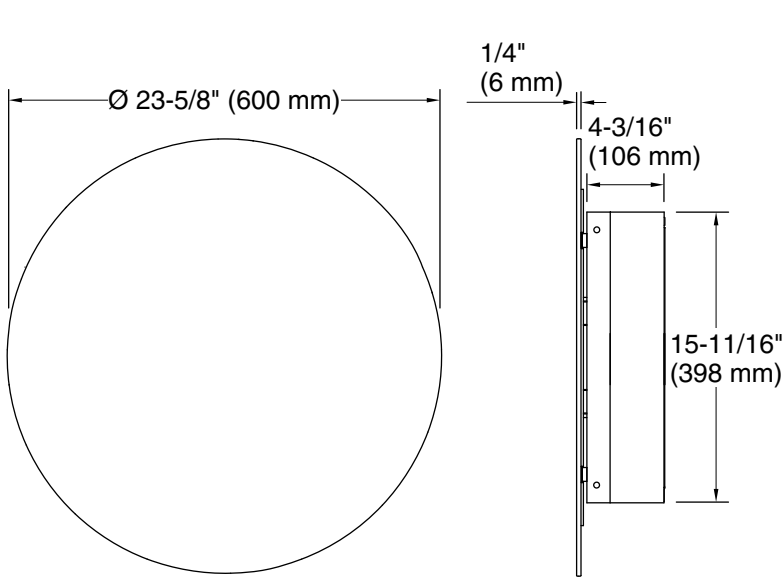

Technical Information

All product dimensions are nominal.

Notes

Install this product according to the installation instructions.