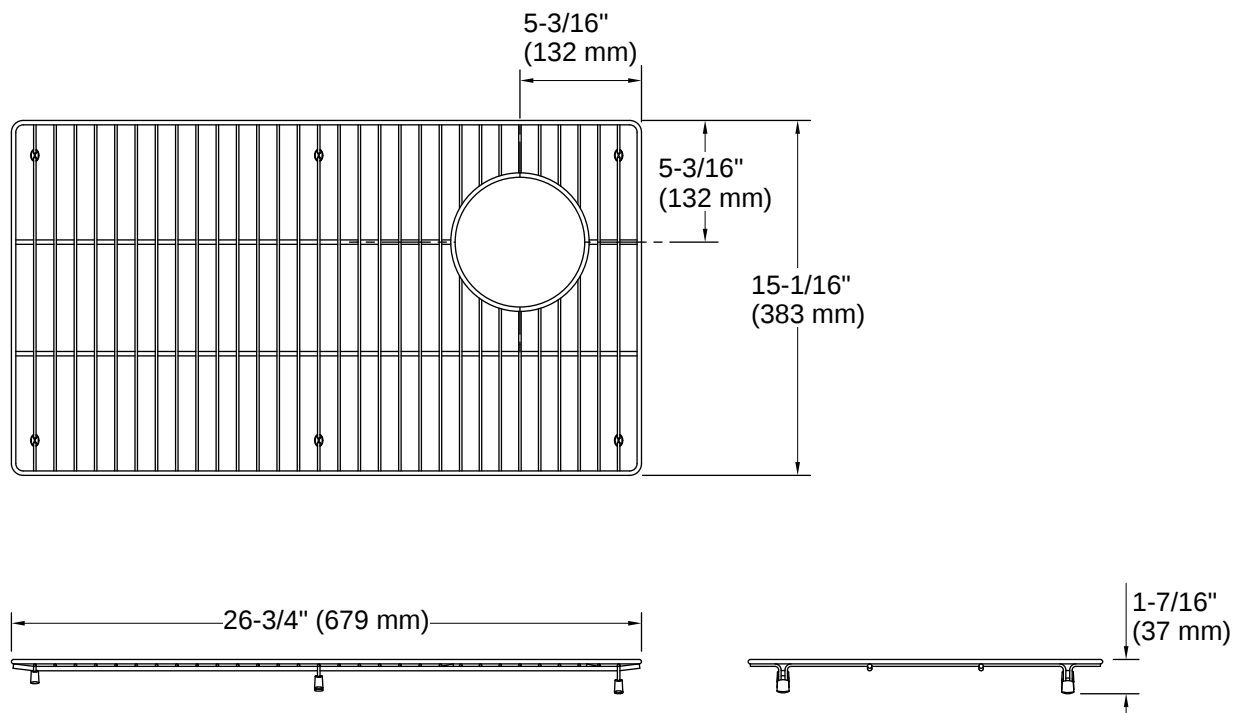

Installation Notes

Install this product according to the installation instructions.