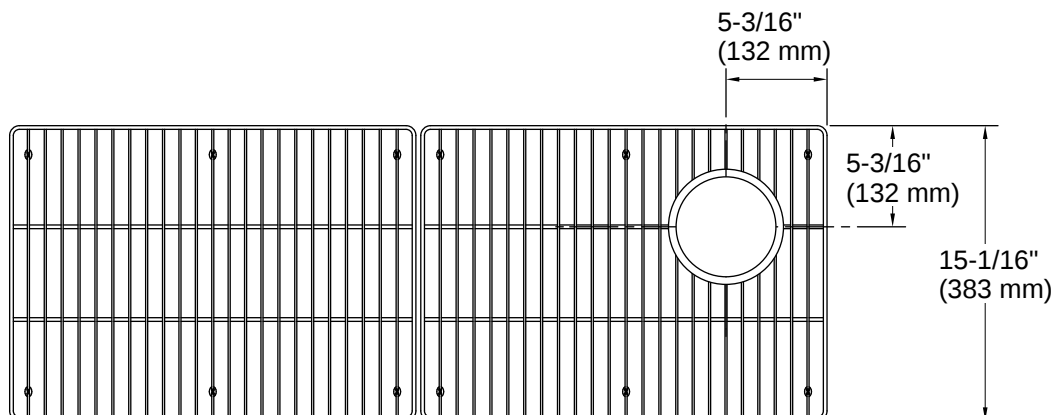

Installation Notes

Install this product according to the installation instructions.