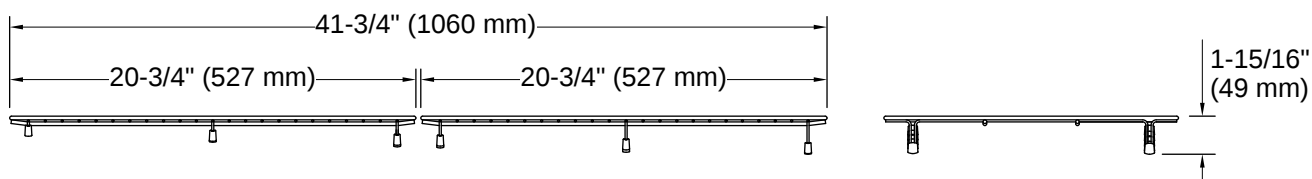

Installation Notes

Install this product according to the installation instructions.