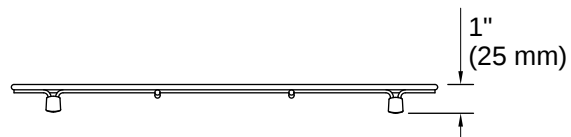

Installation Notes

Install this product according to the installation instructions.