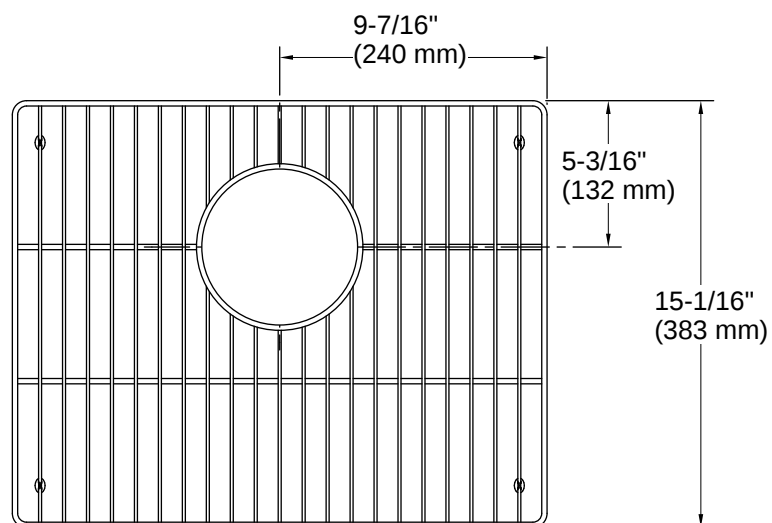

Installation Notes

Install this product according to the installation instructions.