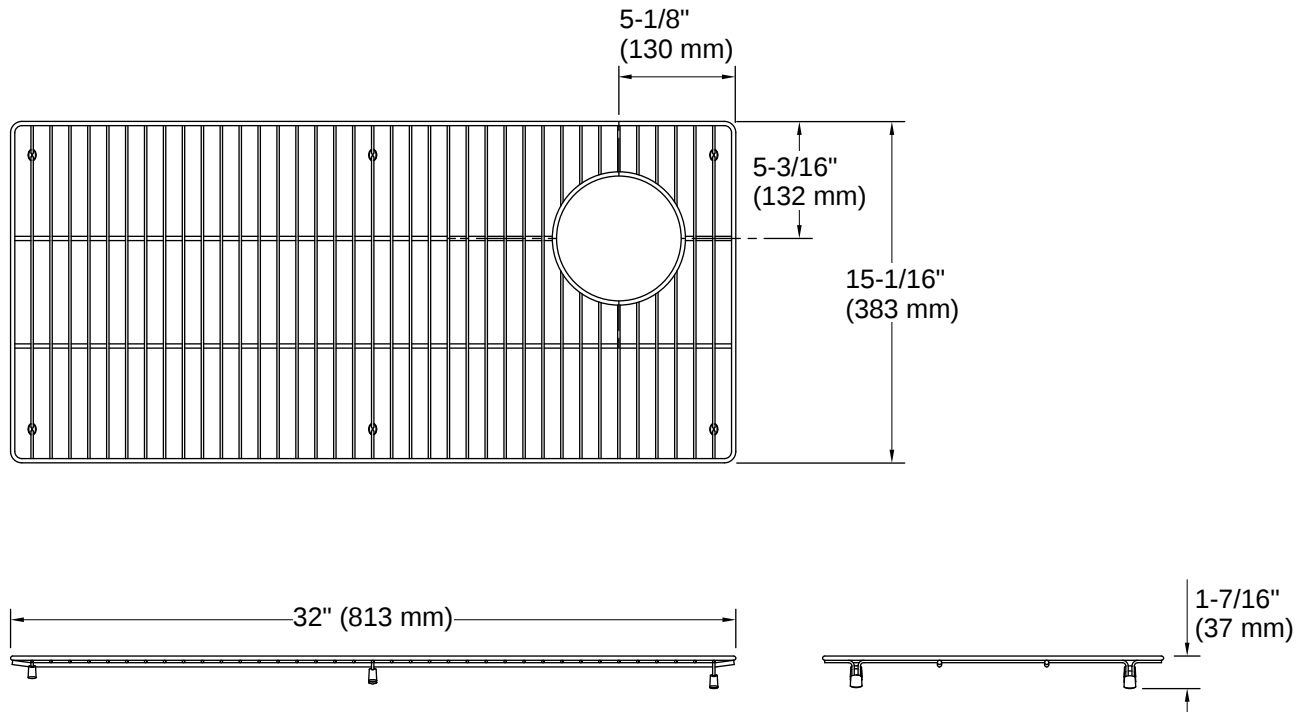

Installation Notes

Install this product according to the installation instructions.