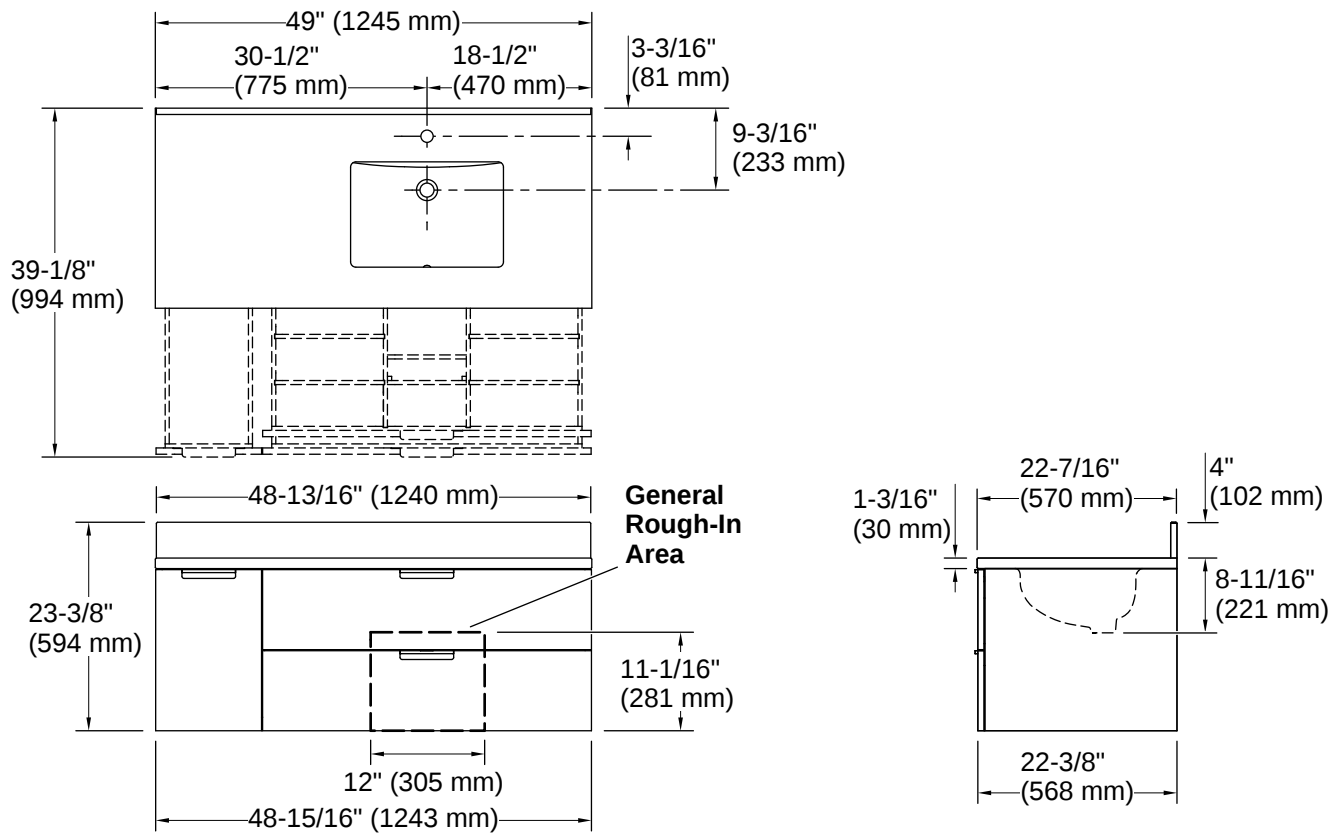

Installation

- Wall-hung vanity cabinet
- Sink preinstalled on vanity top to simplify installation
- Includes mounting hardware

Installation Notes

Install this product according to the installation instructions.