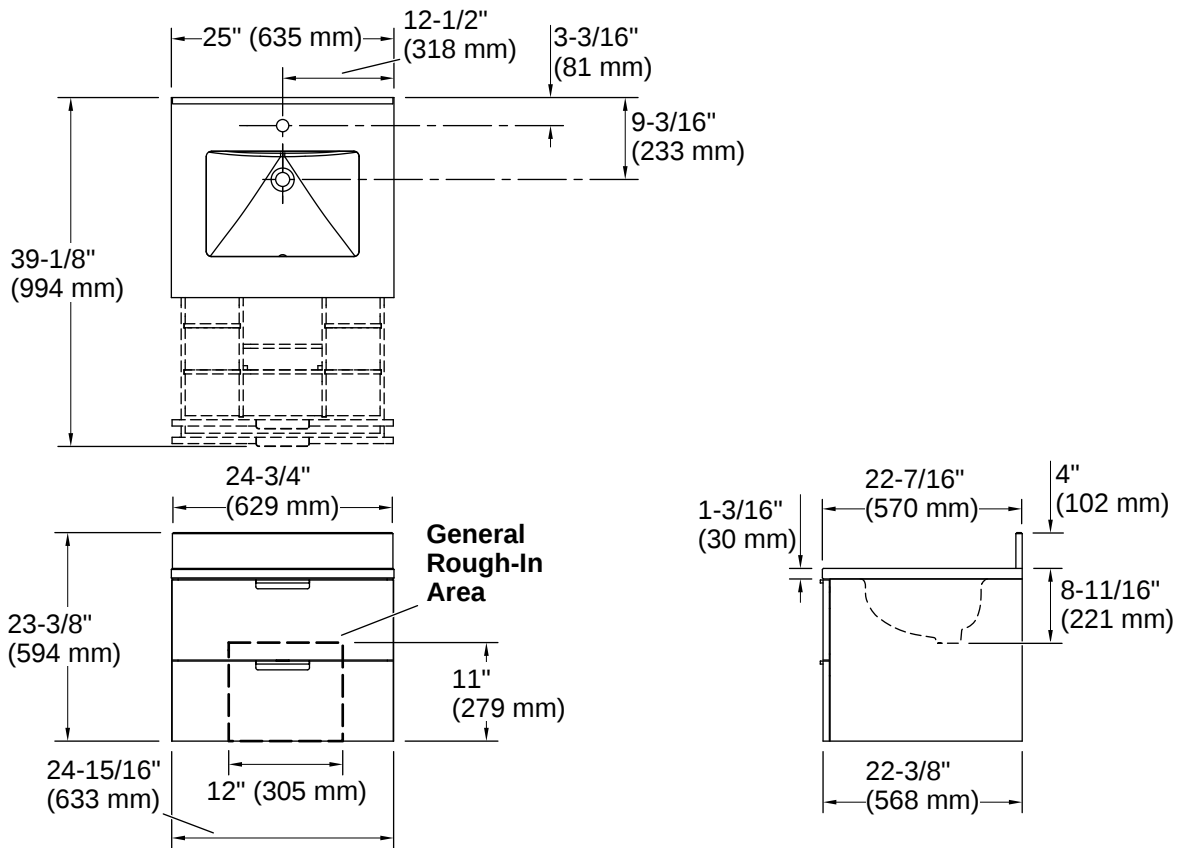

Installation

- Wall-hung vanity cabinet
- Sink preinstalled on vanity top to simplify installation
- Includes mounting hardware

Installation Notes

Install this product according to the installation instructions.