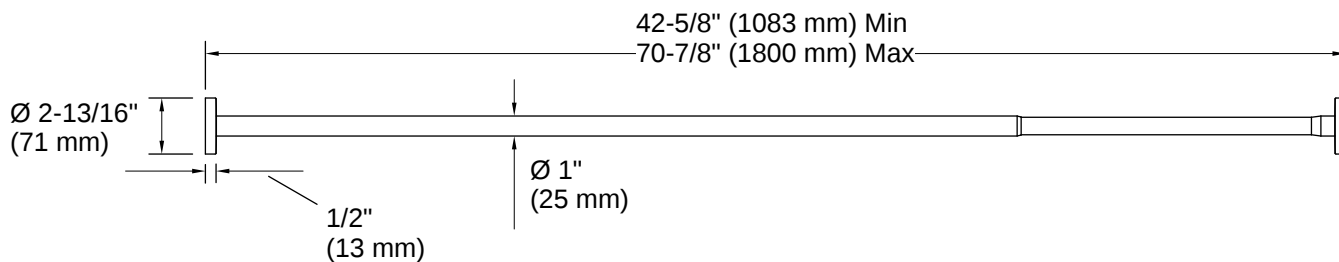

Installation Notes

Install this product according to the installation instructions.