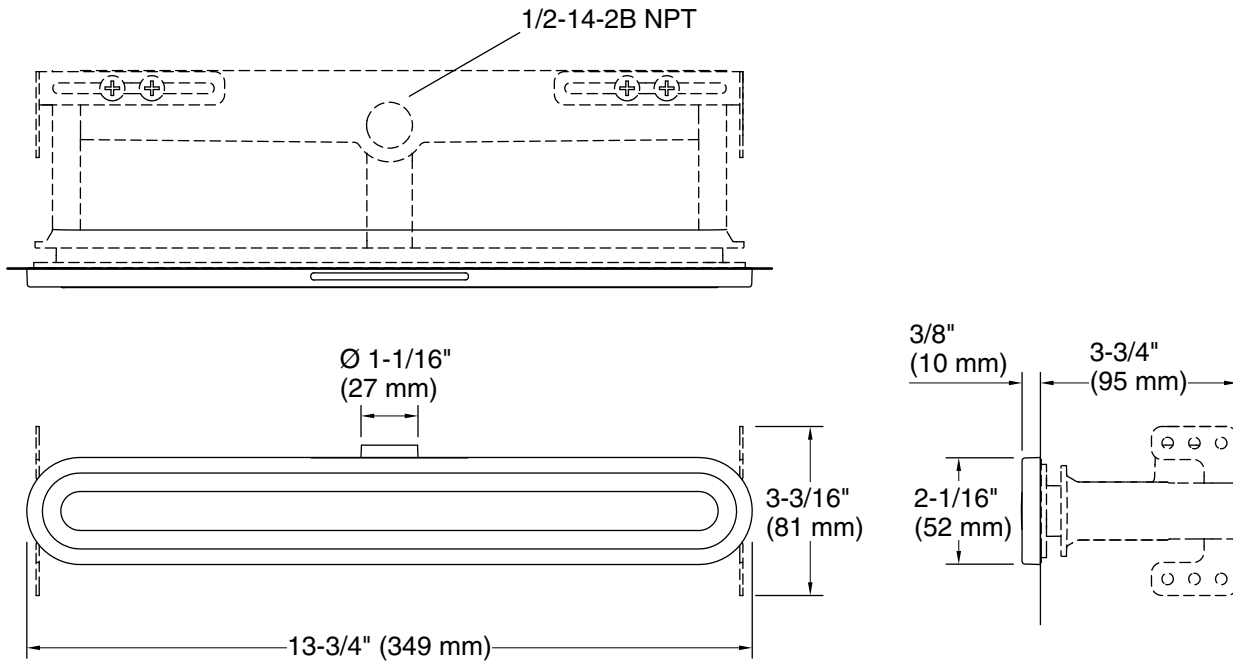

Technical Information

All product dimensions are nominal.

Handshower:

Rated maximum flow: 0 gal/min (0 l/min)

Notes

Install this product according to the installation guide.