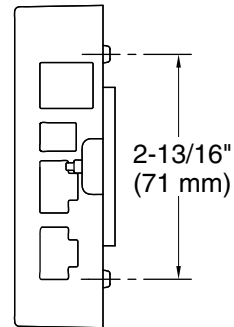

Technical Information

All product dimensions are nominal.

Handshower:

Rated maximum flow: 0 gal/min (0 l/min)

Notes

Install this product according to the installation guide.