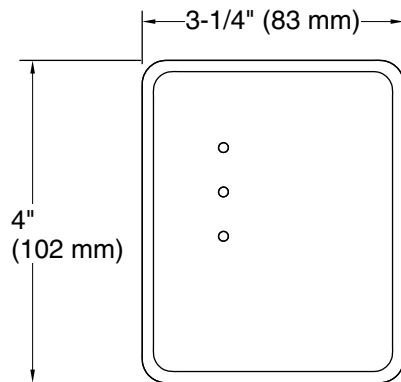

Technical Information

All product dimensions are nominal.

Handshower:

Rated maximum flow: 0 gal/min (0 l/min)

Notes

Install this product according to the installation guide.