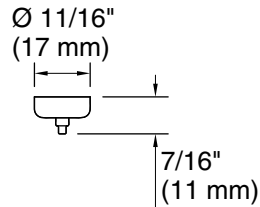

Technical Information

All product dimensions are nominal.

Handshower:

Rated maximum flow: 0 gal/min (0 l/min)

Notes

Install this product according to the installation guide.