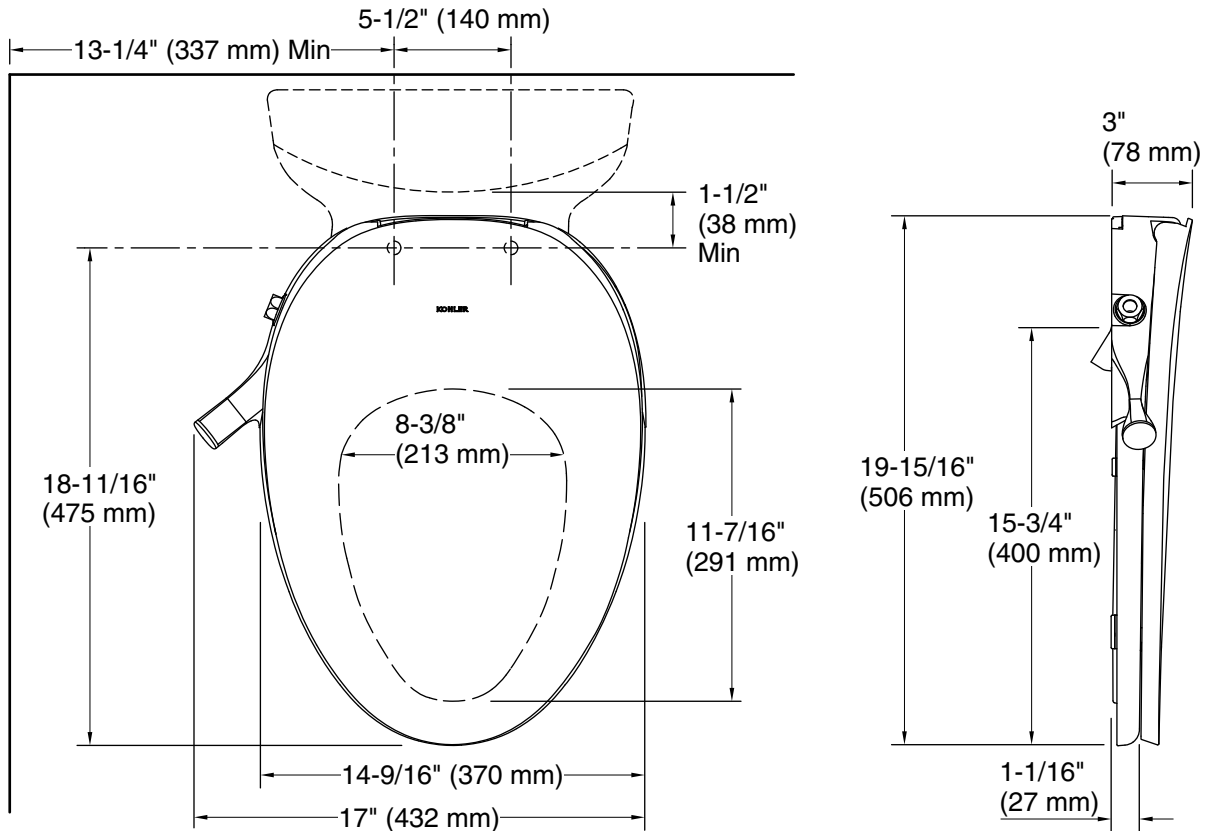

Material

- Plastic construction.

Installation

- Requires connection to toilet water supply line. All hoses and connections are included.
- Fits most elongated toilets.

Recommended Products/Accessories

- K-3999 Two-piece elongated 1.28 gpf chair height toilet
- K-3999-RA Two-piece elongated 1.28 gpf chair height toilet
- K-31621 Two-piece elongated 1.28 gpf chair height toilet
- K-31621-RA Two-piece elongated 1.28 gpf chair height toilet

Technical Information

All product dimensions are nominal.

Seat shape type: Elongated
 Seat front type: Closed-front
 Seat-mounting holes: 5-1/2" (140 mm)