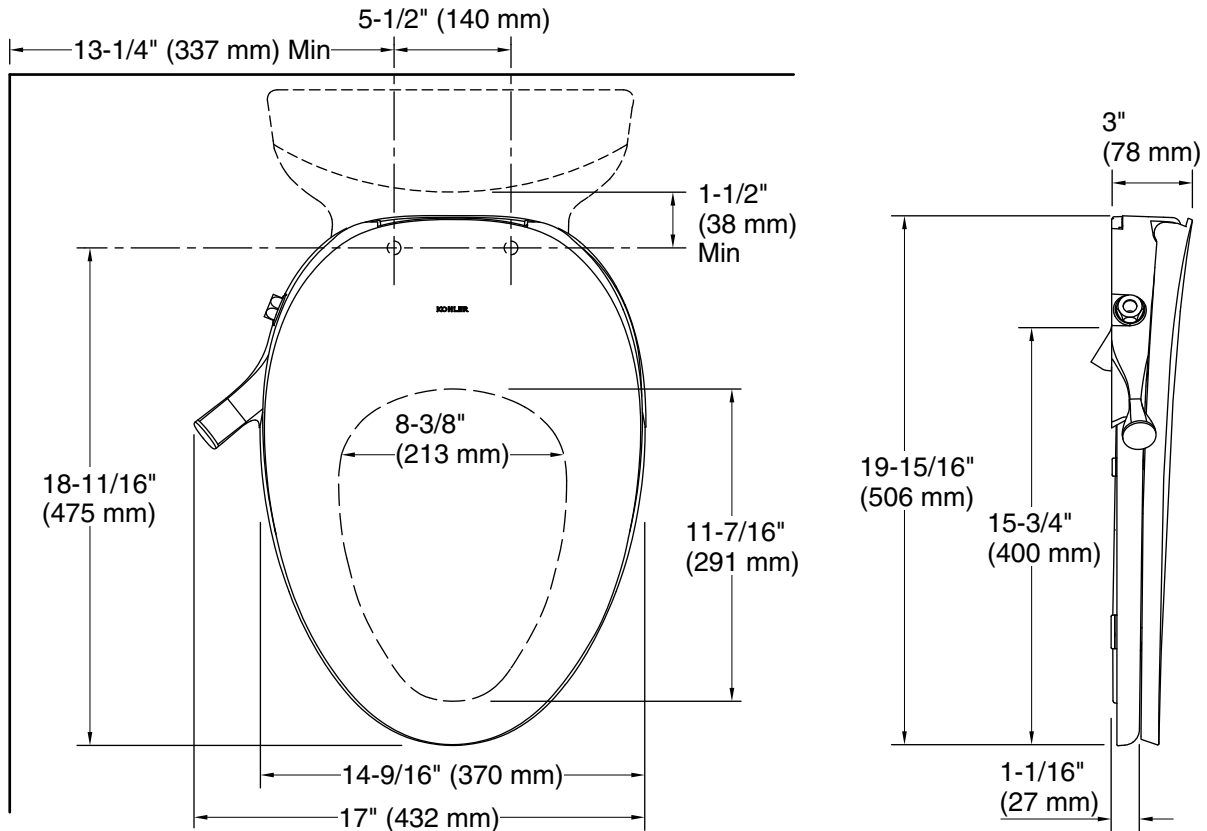

No image available.
This product is a component and not intended to be a standalone installation.

Technical Information

All product dimensions are nominal.

Toilet type:	Two-piece, Floor-mount
Waste Outlet:	Floor
Bowl shape:	Elongated
Flush type:	Class Five®
Rough-in:	12" (305 mm)

Material

- Plastic construction.

Installation

- Requires connection to toilet water supply line. All hoses and connections are included.
- Fits most elongated toilets.

Recommended Products/Accessories

- K-3999 Two-piece elongated 1.28 gpf chair height toilet
- K-3999-RA Two-piece elongated 1.28 gpf chair height toilet
- K-31621 Two-piece elongated 1.28 gpf chair height toilet
- K-31621-RA Two-piece elongated 1.28 gpf chair height toilet

Technical Information

All product dimensions are nominal.

- Seat shape type: Elongated
- Seat front type: Closed-front
- Seat-mounting holes: 5-1/2" (140 mm)