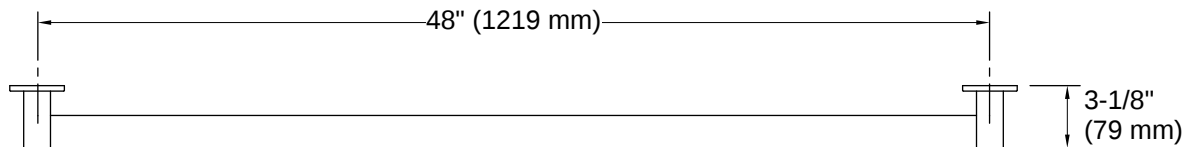

Installation

- Wall-mount
- Mount horizontally or vertically
- Installation hardware and template included

Installation Notes

Install this product according to the installation instructions.

ADA, CSA B651 compliant when installed to the specific requirements of these regulations.