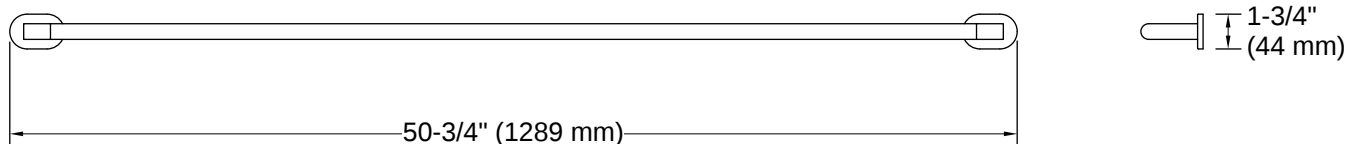

Installation

- Wall-mount
- Mount horizontally or vertically
- Installation hardware and template included

Installation Notes

Install this product according to the installation instructions.

ADA, CSA B651 compliant when installed to the specific requirements of these regulations.