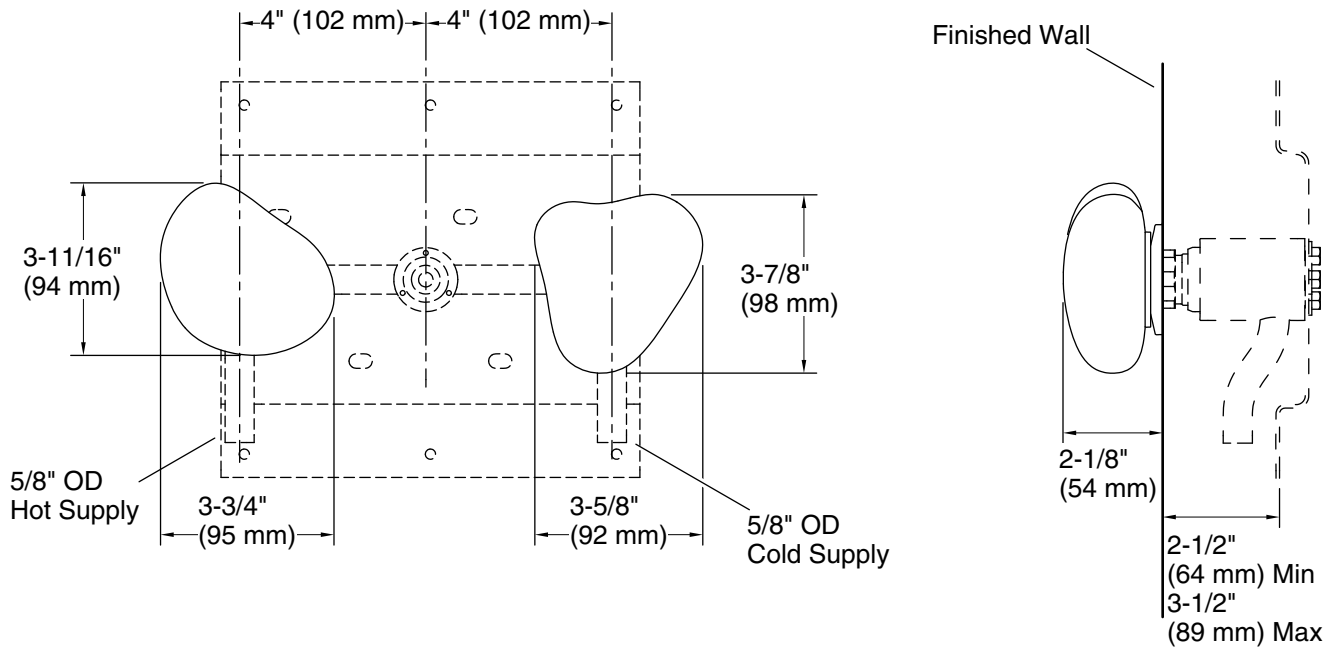

Color	Code	Description
	CP	Polished Chrome
	BN	Vibrant® Brushed Nickel
	BL	Matte Black
	2MB	Vibrant® Brushed Moderne Brass

Technical Information

All product dimensions are nominal.

Faucet:

- Flow rate: 0 gal/min (0 l/min)
- Drain included: No
- Drain with overflow: No