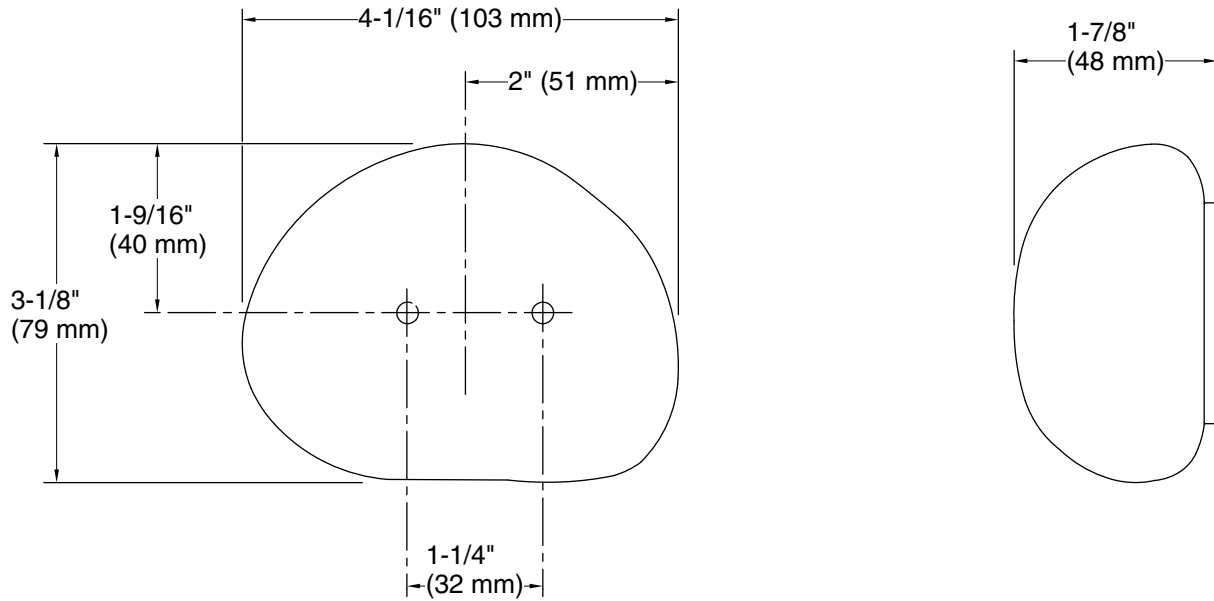

| | | |
|--|----|--|
| | 0L | |
|--|----|--|

Technical Information

All product dimensions are nominal.

Material: Brass, Glass

Notes

Install this product according to the installation guide.