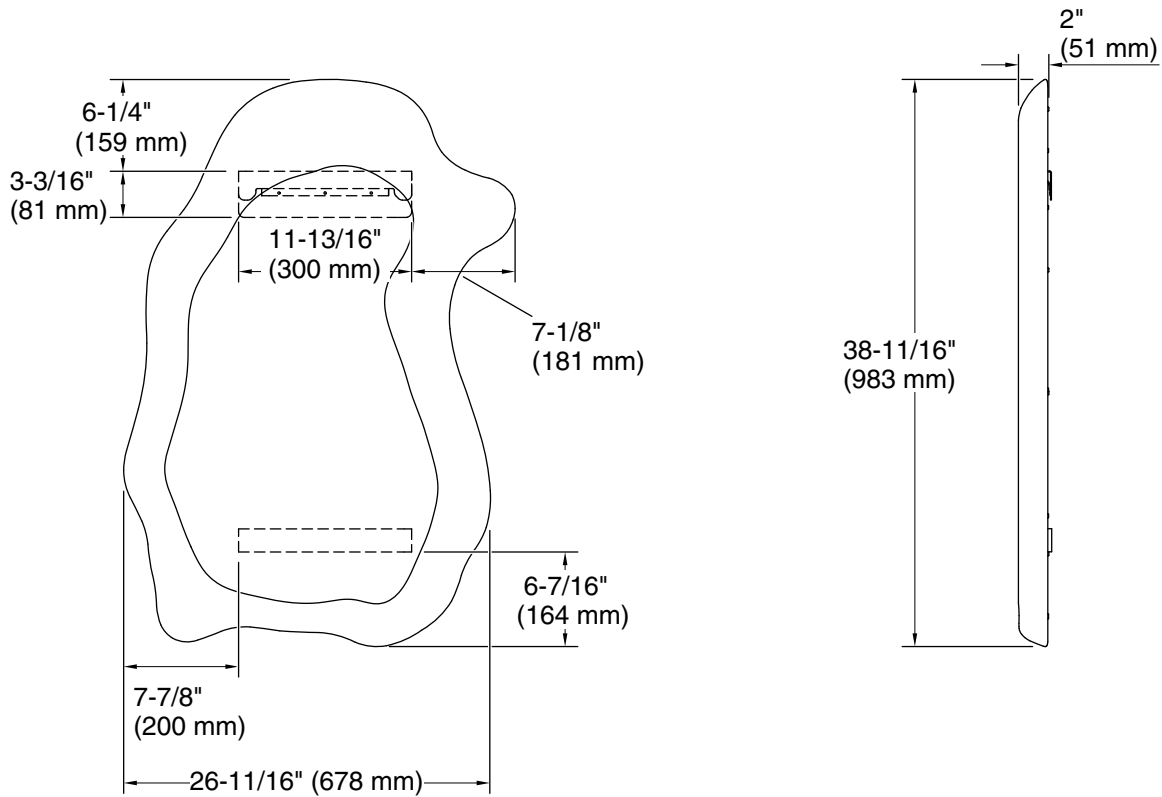

	STH	
--	-----	--

Landshapes™ by Daniel Arsham

27" x 39" framed mirror

K-32317

Technical Information

All product dimensions are nominal.

Notes

Install this product according to the installation guide.