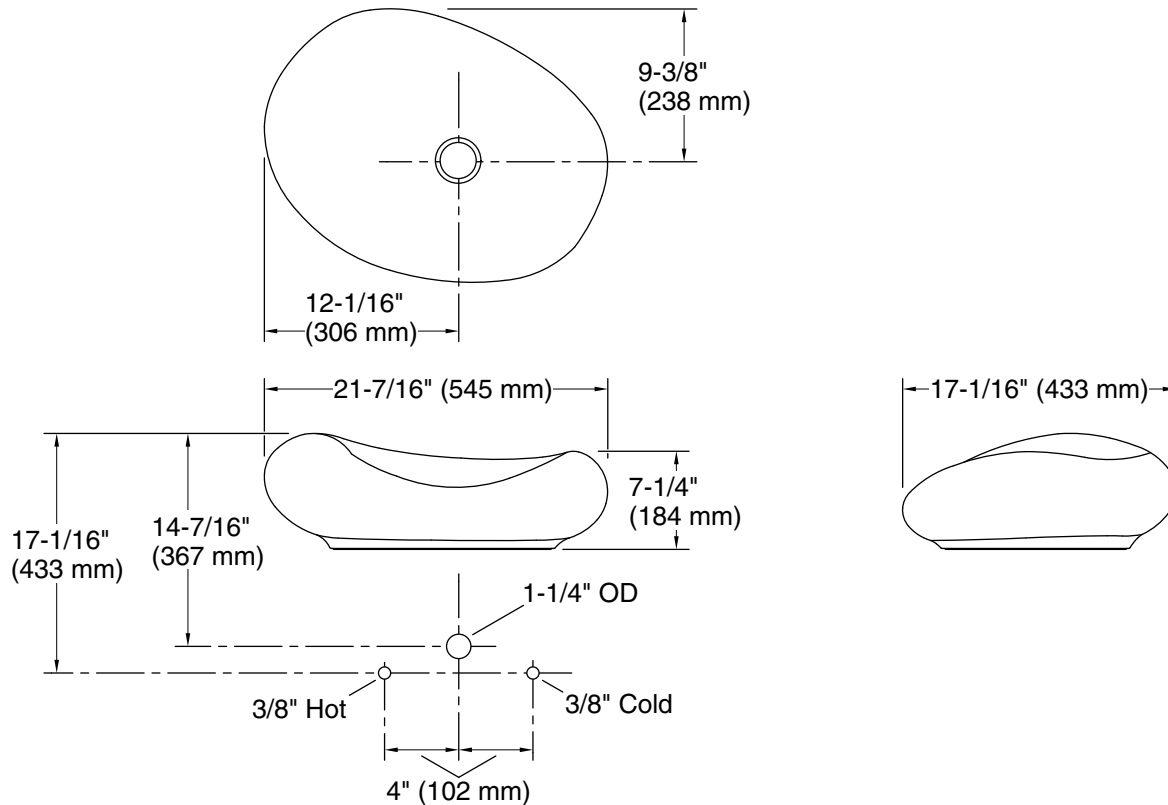

8-7-2024 22:55 - US/CA

THE BOLD LOOK
OF **KOHLER**®

Landshapes™ by Daniel Arsham

21-1/2" oval vessel bathroom sink, no overflow
K-32300

Technical Information

All product dimensions are nominal.

Bowl configuration:	Single
Cutout:	Top-mount, 4" x 4" (102 mm x 102 mm) with 2" (51 mm) radius corners
Min. base cabinet width:	25" (635 mm)
Bowl area (Basin #1):	Length: 15" (381 mm) Width: 10" (254 mm) Bowl depth: 2-13/16" (71 mm) Water depth: 2-13/16" (71 mm)
With overflow:	No
Drain hole:	1-3/4" (44 mm)
Template:	Top-mount, 1609669-7, required, included