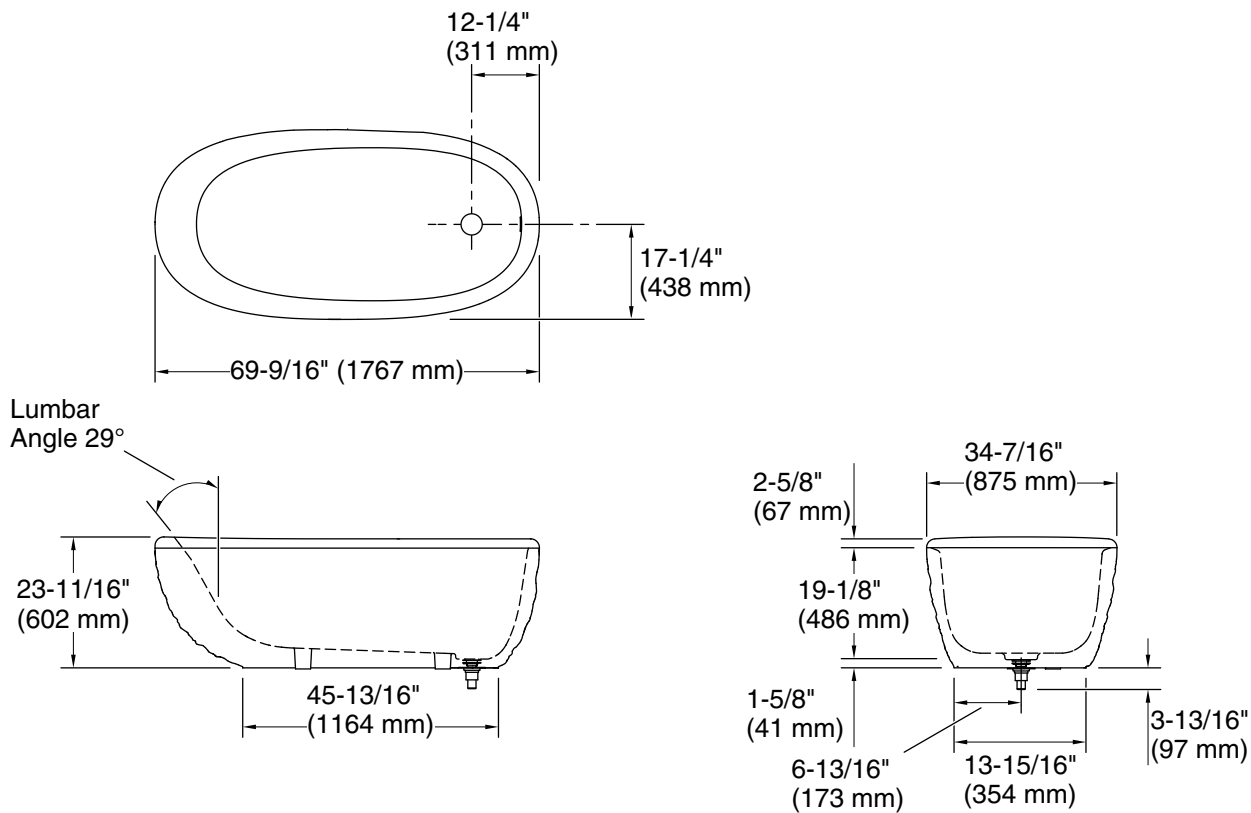

### Technical Information

All product dimensions are nominal.

Drain location:	Reversible
Weight:	364 lbs (165.1 kg)
Minimum floor load:	63.8 lbs/ft <sup>2</sup> (311.5 kg/m <sup>2</sup> )
Water depth:	17-1/8" (434 mm)
Water capacity:	80.9 gal (306.2 L)
Template:	Footprint, 1553048, not required, not included