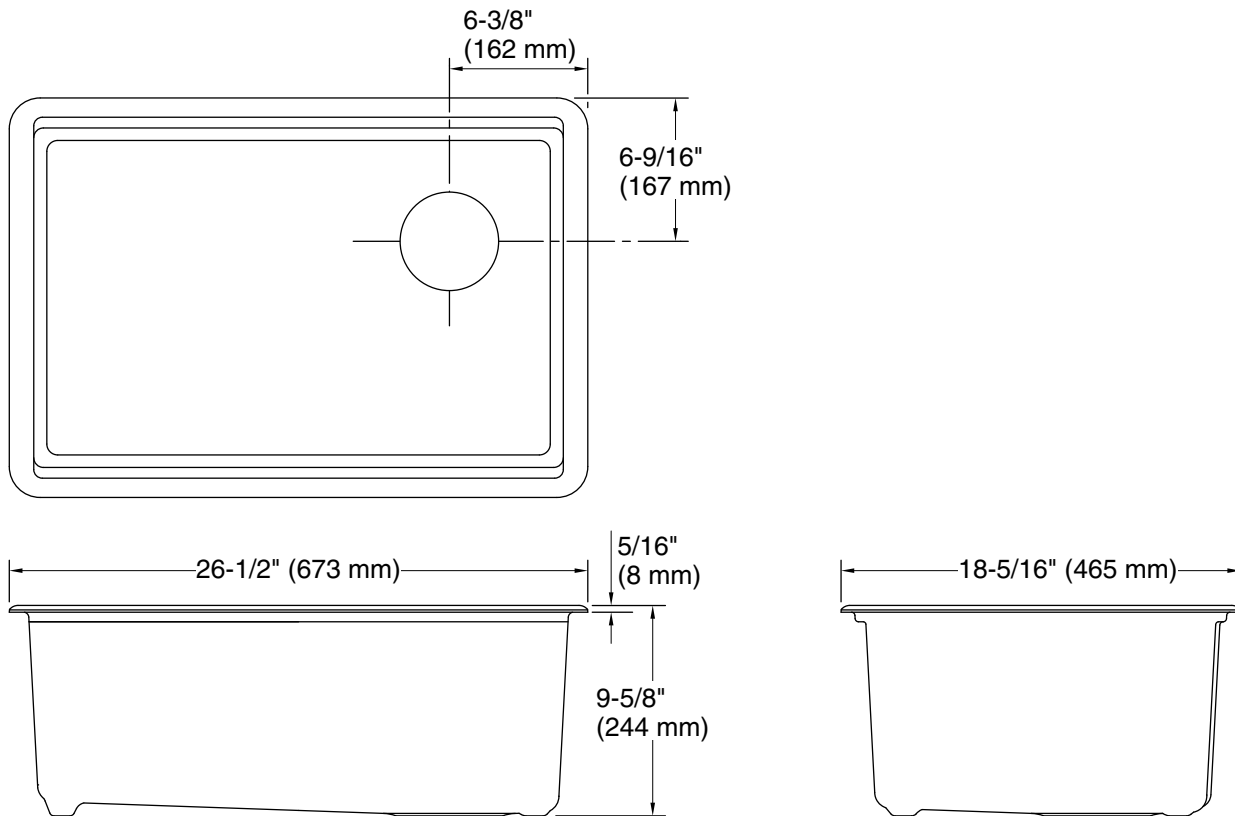

### Features

- 30" (762 mm) minimum base cabinet width
- Single large bowl
- 9" (229 mm) depth provides generous workspace
- Right rear drain placement increases workspace in the sink and storage space underneath
- Rounded 3/8" (10 mm) corners are easy to clean
- Matte finish offers rich, dimensional color
- All included accessories nest neatly together for easy storage when not in use
- Included accessories: cutting board, drain board, colander / drying rack, soaking bin with drain, stainless steel bottom sink rack
- Drain board, colander / drying rack, soaking bin with drain, and bottom sink rack are dishwasher safe.

## Technical Information

All product dimensions are nominal.

Bowl configuration:	Single
Min. base cabinet width:	30" (762 mm)
Bowl area (Basin #1):	Length: 24-1/4" (616 mm) Width: 15-9/16" (395 mm) Bowl depth: 9" (229 mm) Water depth: 9" (229 mm)
With overflow:	No
Drain hole:	3-7/8" (98 mm)
Template:	Undermount, 1552904-7, required, included