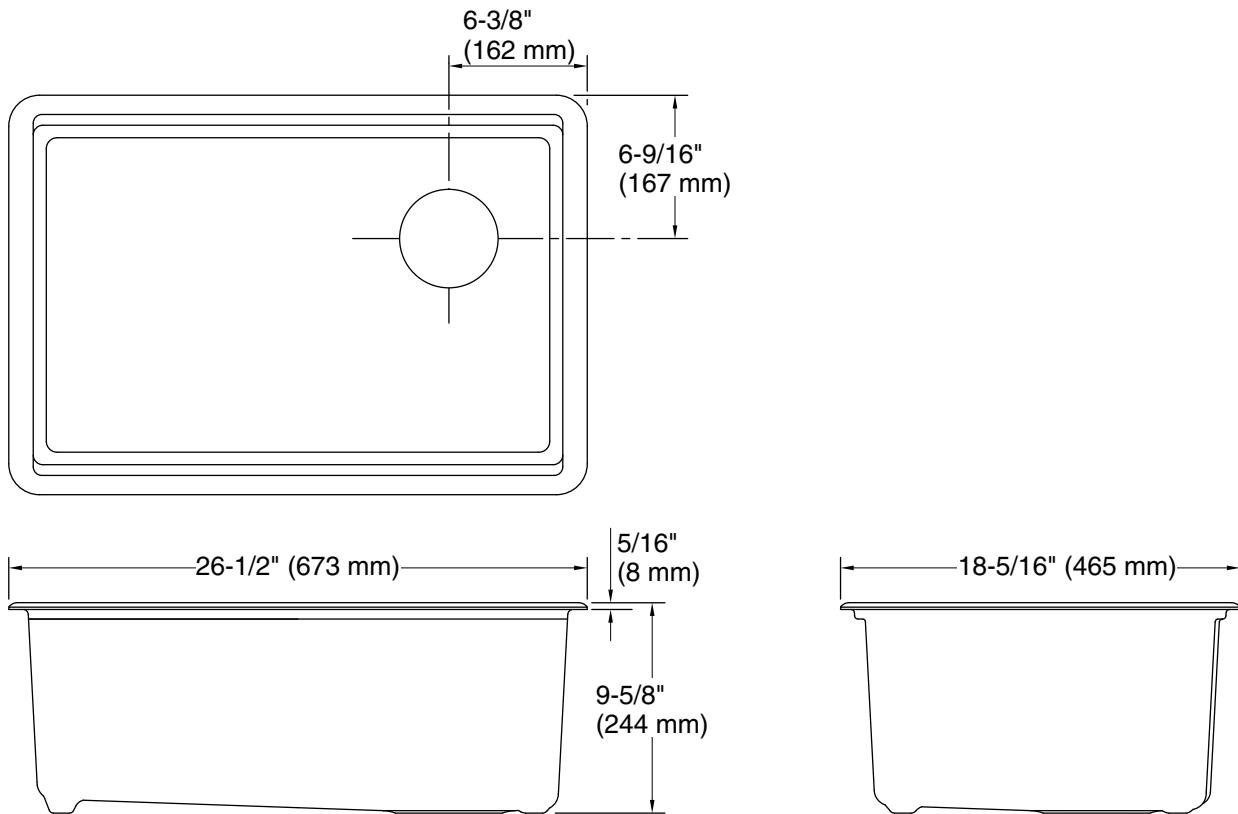

Technical Information

All product dimensions are nominal.

Bowl configuration:	Single
Min. base cabinet width:	30" (762 mm)
Bowl area (Basin #1):	Length: 24-1/4" (616 mm) Width: 15-9/16" (395 mm) Bowl depth: 9" (229 mm) Water depth: 9" (229 mm)
With overflow:	No
Drain hole:	3-7/8" (98 mm)
Template:	Undermount, 1552904-7, required, included

Notes

Install this product according to the installation instructions.