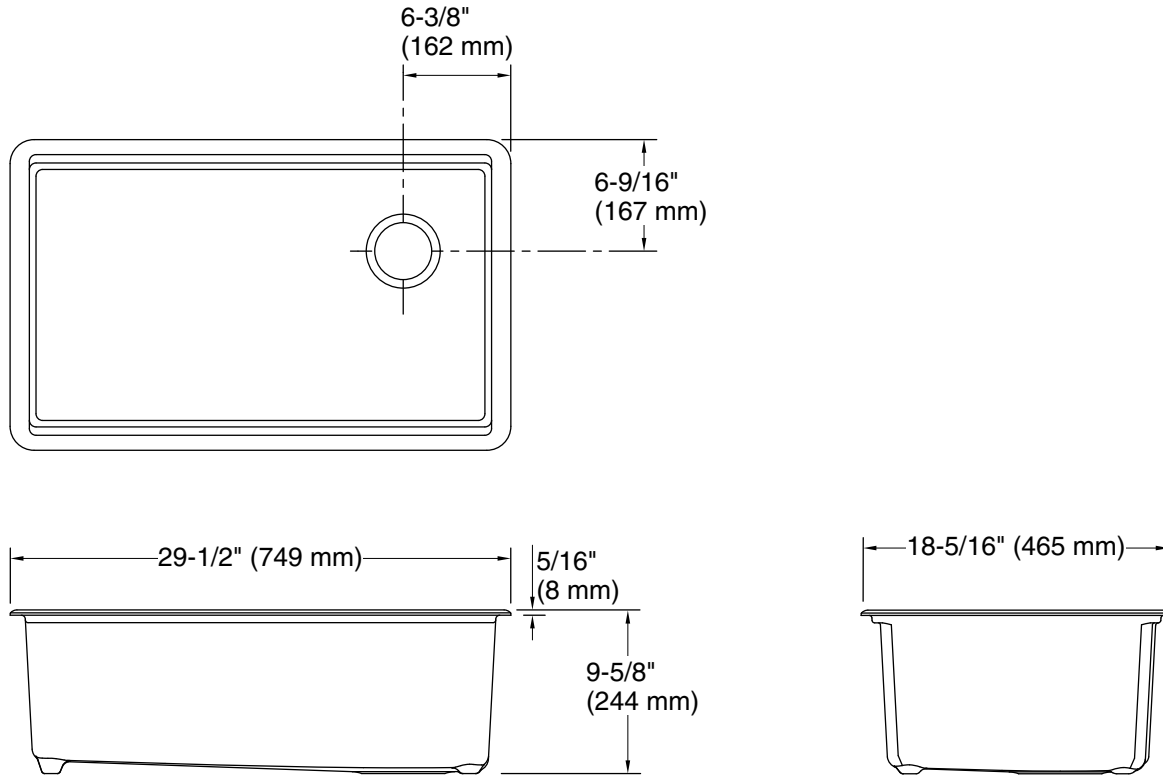

Technical Information

All product dimensions are nominal.

Bowl configuration:	Single
Min. base cabinet width:	33" (838 mm)
Bowl area (Basin #1):	Length: 27-1/4" (692 mm) Width: 15-9/16" (395 mm) Bowl depth: 9" (229 mm) Water depth: 9" (229 mm)
With overflow:	No
Drain hole:	3-7/8" (98 mm)
Template:	Undermount, 1552903-7, required, included

Notes

Install this product according to the installation instructions.

NOTICE: Countertop manufacturer or cutter must use the cut-out template provided with the product, or a current one provided by Kohler Co. (call 1-800-4KOHLER). Kohler Co. is not responsible for cutout errors when the incorrect cut-out template is used.