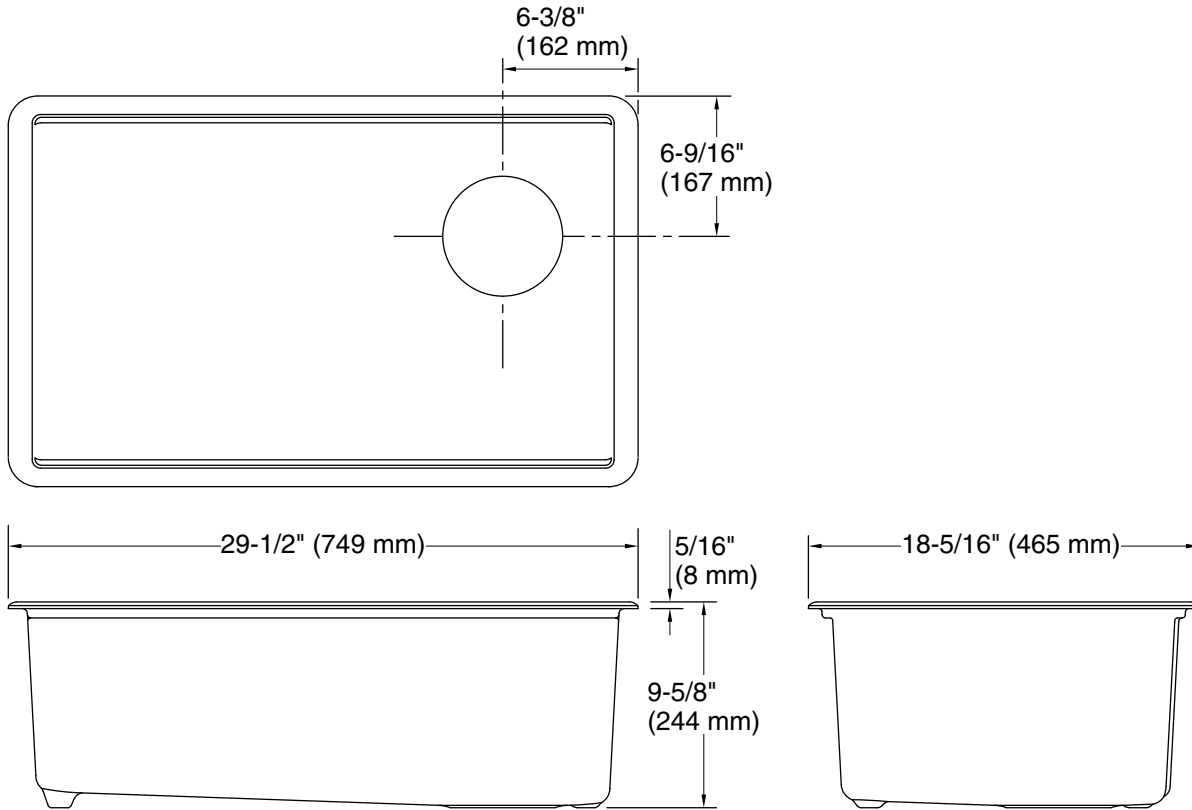

Technical Information

All product dimensions are nominal.

Bowl configuration: Single

Min. base cabinet width: 33" (838 mm)

Bowl area: Length: 27-1/4" (692 mm)
Width: 15-9/16" (395 mm)
Bowl depth: 9" (229 mm)
Water depth: 9" (229 mm)

With overflow: No

Drain hole: 3-7/8" (98 mm)

Template: Undermount, 1552903-7, required, included

Notes

Install this product according to the installation instructions.