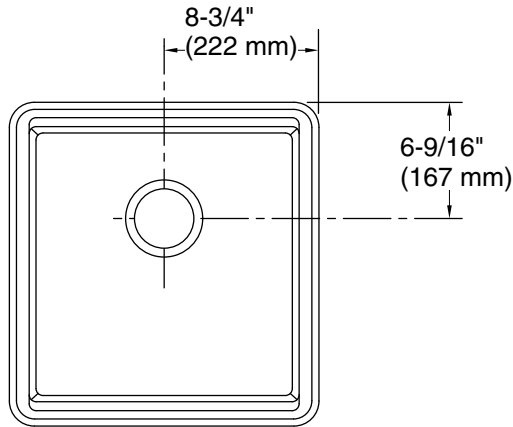

Technical Information

All product dimensions are nominal.

Bowl configuration:	Single
Min. base cabinet width:	21" (533 mm)
Bowl area (Basin #1):	Length: 15-1/4" (387 mm) Width: 15-9/16" (395 mm) Bowl depth: 8" (203 mm) Water depth: 8" (203 mm)
With overflow:	No
Drain hole:	3-7/8" (98 mm)
Template:	Undermount, 1552905-7, required, included

Notes

Install this product according to the installation instructions.

NOTICE: Countertop manufacturer or cutter must use the cut-out template provided with the product, or a current one provided by Kohler Co. (call 1-800-4KOHLER). Kohler Co. is not responsible for cutout errors when the incorrect cut-out template is used.