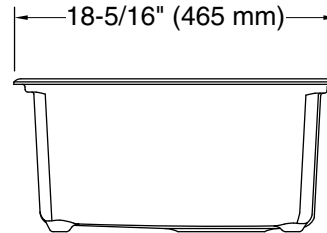

Technical Information

All product dimensions are nominal.

Bowl configuration:	Single
Min. base cabinet width:	21" (533 mm)
Bowl area (Basin #1):	Length: 15-1/4" (387 mm) Width: 15-9/16" (395 mm) Bowl depth: 8" (203 mm) Water depth: 8" (203 mm)
With overflow:	No
Drain hole:	3-7/8" (98 mm)
Template:	Undermount, 1552905-7, required, included

Notes

Install this product according to the installation instructions.

NOTICE: Countertop manufacturer or cutter must use the cut-out template provided with the product, or a current one provided by Kohler Co. (call 1-800-4KOHLER). Kohler Co. is not responsible for cutout errors when the incorrect cut-out template is used.