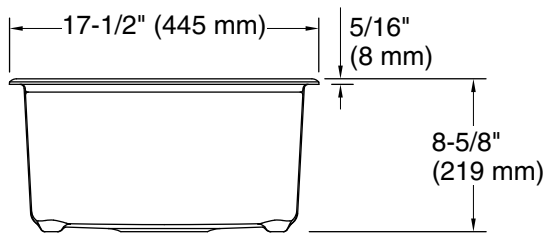

Technical Information

All product dimensions are nominal.

Bowl configuration:	Single
Min. base cabinet width:	21" (533 mm)
Bowl area (Basin #1):	Length: 15-1/4" (387 mm) Width: 15-9/16" (395 mm) Bowl depth: 8" (203 mm) Water depth: 8" (203 mm)
With overflow:	No
Drain hole:	3-7/8" (98 mm)
Template:	Undermount, 1552905-7, required, included

Notes

Install this product according to the installation instructions.

NOTICE: Countertop manufacturer or cutter must use the cut-out template provided with the product, or a current one provided by Kohler Co. (call 1-800-4KOHLER). Kohler Co. is not responsible for cutout errors when the incorrect cut-out template is used.