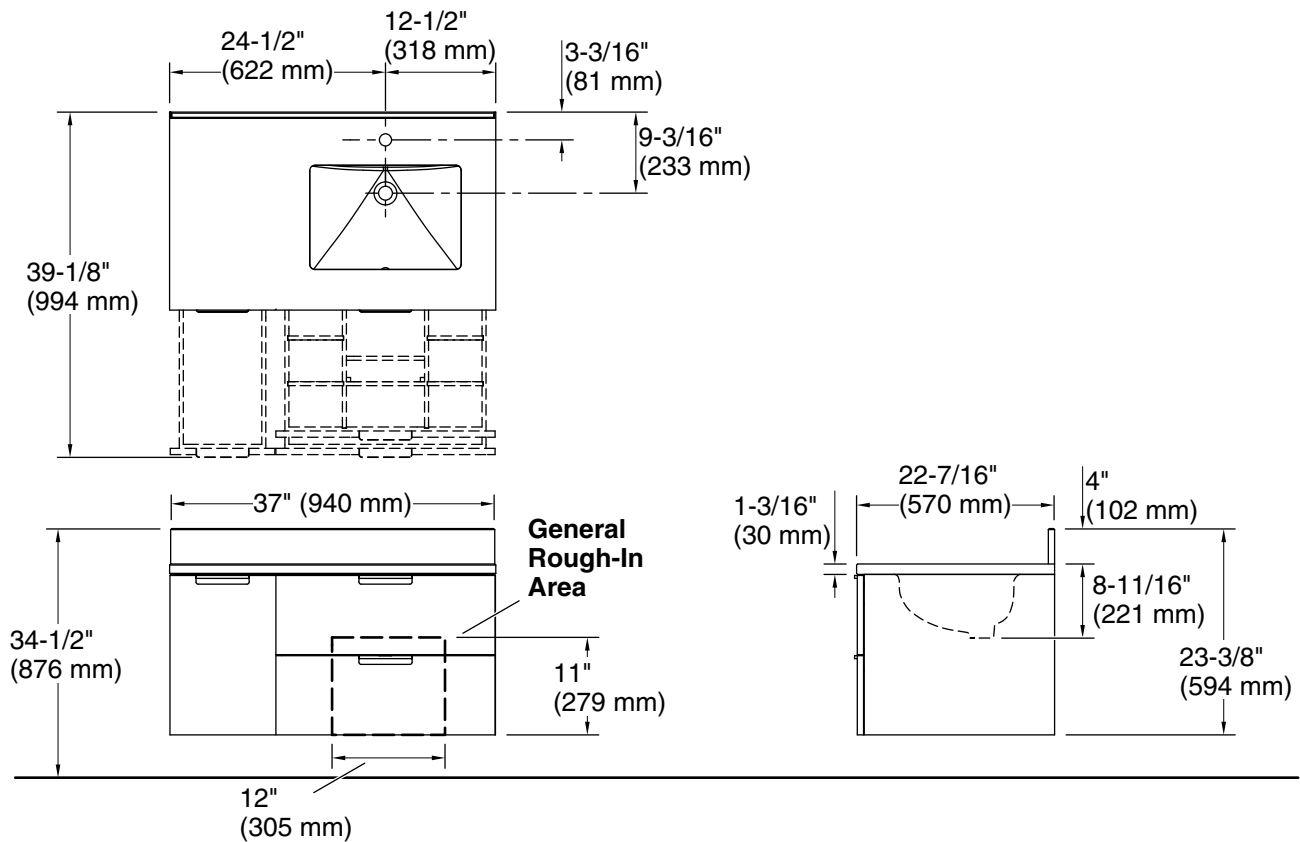

Features

- Set includes cabinet, precut quartz vanity top, backsplash, sink, cabinet hardware
- Polished Chrome hardware included on White vanities and Brushed Nickel hardware on Light Oak vanities
- Full-extension 15" (382 mm) upper drawer with soft-close undermount slides
- Full-extension 17" (432 mm) lower drawer with soft-close undermount slides
- Solid wood drawers with dovetail construction
- Removable dividers in top drawers to personalize drawer organization
- Vanity top has single faucet hole with pilot holes for optional 8" (203 mm) widespread faucet configuration

Technical Information

All product dimensions are nominal.

Notes

Install this product according to the installation guide.