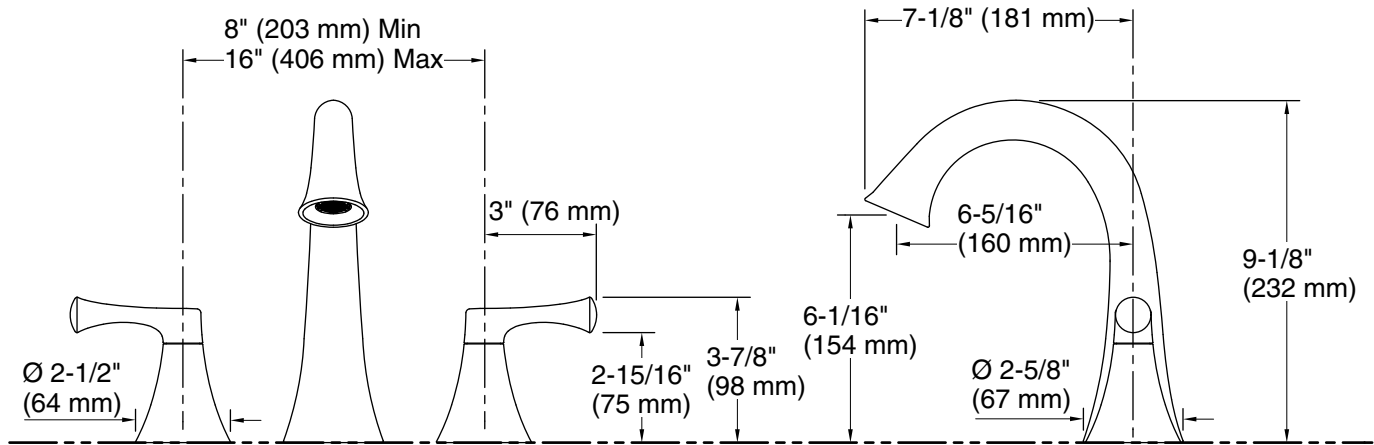

Features

- Two-handle bath faucet trim
- 9-1/8" (232mm) gooseneck nondiverter spout with slip-fit connection
- Coordinates with other products in the Buckley collection
- Requires valve (sold separately)

Technical Information

All product dimensions are nominal.

Drain included: No

Spout:

Spout reach: $6\text{-}1/4''$ (160 mm)

Notes

Install this product according to the installation guide.

ADA, OBC, CSA B651 compliant when installed to the specific requirements of these regulations.