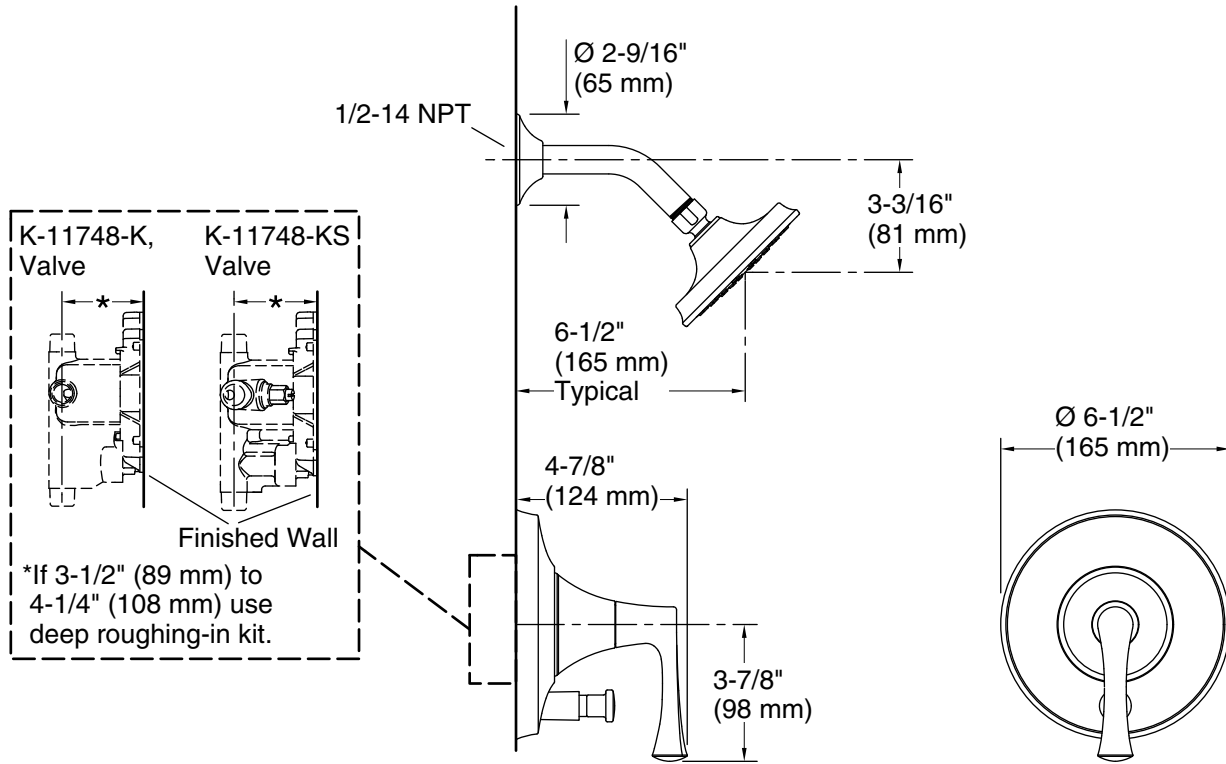

## Features

- Single-function 1.5 gpm (5.7 lpm) showerhead
- MasterClean™ sprayface features an easy-to-clean surface that withstands mineral buildup and maximizes spray performance
- A single handle controls both on/off activation and temperature setting
- Box includes: Showerhead, faceplate with lever handle and diverter, shower arm with flange
- Requires valve (sold separately)
- Coordinates with other products in the Buckley collection
- This product can help a building earn Water Efficiency points in LEED® Green Building Rating System

## KOHLER® Faucet Lifetime Limited Warranty

See website for detailed warranty information.

**Technical Information**

All product dimensions are nominal.

Drain included: No

**Showerhead/Body Spray:**

Rated maximum flow: 1.5 gal/min (5.7 l/min)

Pressure: 60 psi (4.1 bar)

**Notes**

Install this product according to the installation guide.

Install straight pipe or tube drop of 7" (178 mm) to 18" (457 mm) with single elbow between the valve and the wall-mount spout.