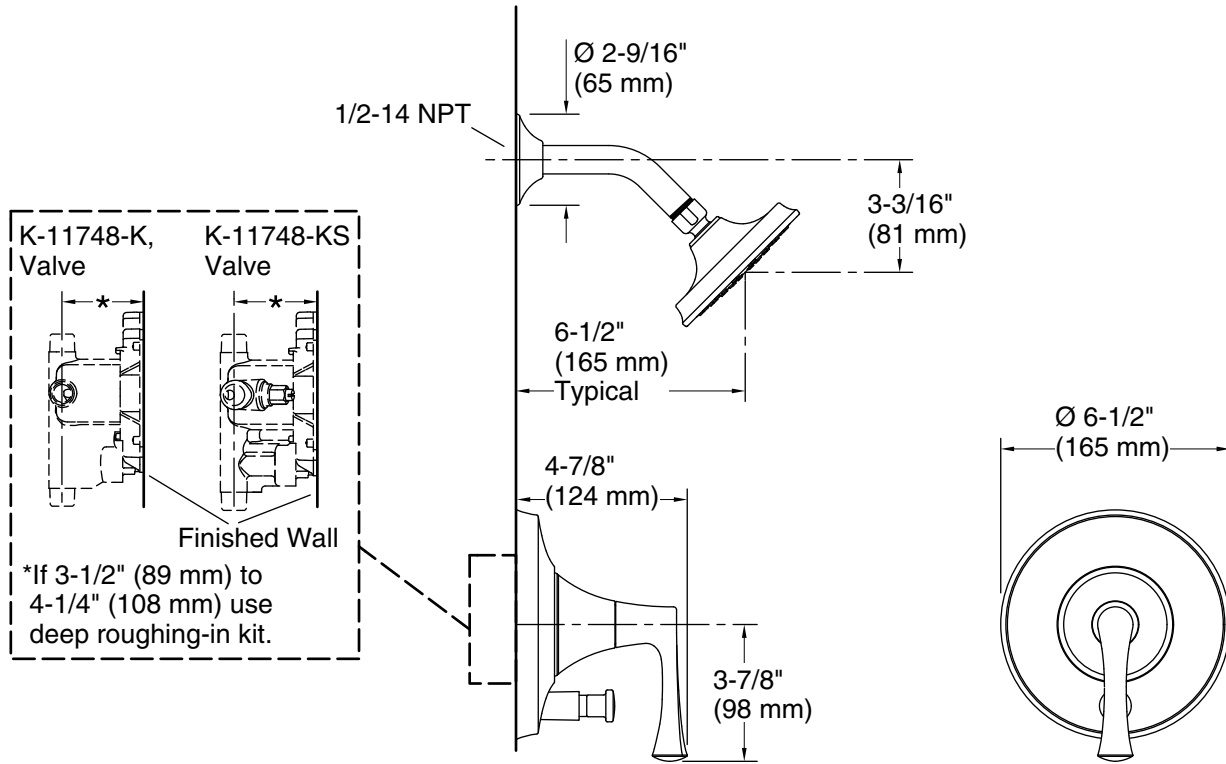

### Features

- Single-function 1.75 gpm (6.6 lpm) showerhead
- MasterClean™ sprayface features an easy-to-clean surface that withstands mineral buildup and maximizes spray performance
- A single handle controls both on/off activation and temperature setting
- Box includes: Showerhead, faceplate with lever handle and diverter, shower arm with flange
- Requires valve (sold separately)
- Coordinates with other products in the Buckley collection
- This product can help a building earn Water Efficiency points in LEED® Green Building Rating System

### KOHLER® Faucet Lifetime Limited Warranty

See website for detailed warranty information.

**Technical Information**

All product dimensions are nominal.

Drain included: No

**Showerhead/Body Spray:**

Rated maximum flow: 1.75 gal/min (6.6 l/min)

Pressure: 60 psi (4.1 bar)

**Notes**

Install this product according to the installation guide.

Install straight pipe or tube drop of 7" (178 mm) to 18" (457 mm) with single elbow between the valve and the wall-mount spout.