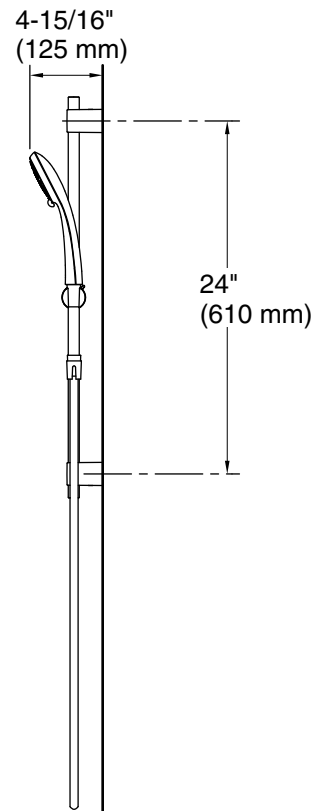

Features

- Advanced spray engine provides three alternate experiences: wide coverage, intense drenching, and targeted spray
- Wide coverage spray produces an encompassing spray for everyday use
- Intense drenching spray delivers a forceful spray ideal for rinsing shampoo from hair
- Targeted spray is a focused stream for targeting sore muscles or use as a utility spray
- Thumb tab allows for a smooth transition between sprays
- Combination of balance, weight, grip, and angle makes this handshower comfortable and easy to use
- MasterClean™ sprayface features an easy-to-clean surface that withstands mineral buildup and maximizes spray performance
- 2.5 gpm (9.5 lpm) handshower maximum flow rate at 80 psi (5.5 bar)
- 24" (609 mm) slidebar features adjustable mounting brackets for installation flexibility
- Box includes: Handshower, 24" slidebar with mounting brackets, 60" (1524 mm) metal hose
- Coordinates with other products in the Bellera collection

Material

- KOHLER® finishes resist corrosion and tarnishing

Included Components

K-35949-Y Three-function handshower, 2.5 gpm
K-98341BR Slidebar, 610mm

Codes/Standards

ASME A112.18.1/CSA B125.1
DOE - Energy Policy Act 1992
IAPMO Certification

Technical Information

All product dimensions are nominal.

Drain included: No

Handshower:

Rated maximum flow: 2.5 gal/min (9.5 l/min)

Notes

For use with automatic compensating valves rated at 1.2 gal/min (4.5 l/min) or less.