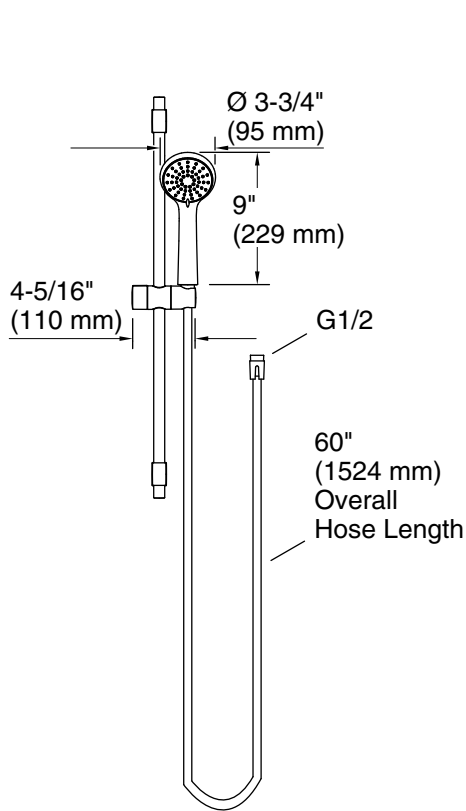

Features

- Advanced spray engine provides three alternate experiences: wide coverage, intense drenching, and targeted spray
- Wide coverage spray produces an encompassing spray for everyday use
- Intense drenching spray delivers a forceful spray ideal for rinsing shampoo from hair
- Targeted spray is a focused stream for targeting sore muscles or use as a utility spray
- Thumb tab allows for a smooth transition between sprays
- Combination of balance, weight, grip, and angle makes this handshower comfortable and easy to use
- MasterClean™ sprayface features an easy-to-clean surface that withstands mineral buildup and maximizes spray performance
- 2.5 gpm (9.5 lpm) handshower maximum flow rate at 80 psi (5.5 bar)
- 24" (609 mm) slidebar features adjustable mounting brackets for installation flexibility
- Box includes: Handshower, 24" slidebar with mounting brackets, 60" (1524 mm) metal hose
- Coordinates with other products in the Bellera collection

Material

- KOHLER® finishes resist corrosion and tarnishing

Included Components

K-35949-Y Three-function handshower, 2.5 gpm
K-98341BR Slidebar, 610mm

Codes/Standards

ASME A112.18.1/CSA B125.1
DOE - Energy Policy Act 1992
IAPMO Certification

Technical Information

All product dimensions are nominal.

Drain included: No

Handshower:

Rated maximum flow: 2.5 gal/min (9.5 l/min)

Notes

For use with automatic compensating valves rated at 1.2 gal/min (4.5 l/min) or less.