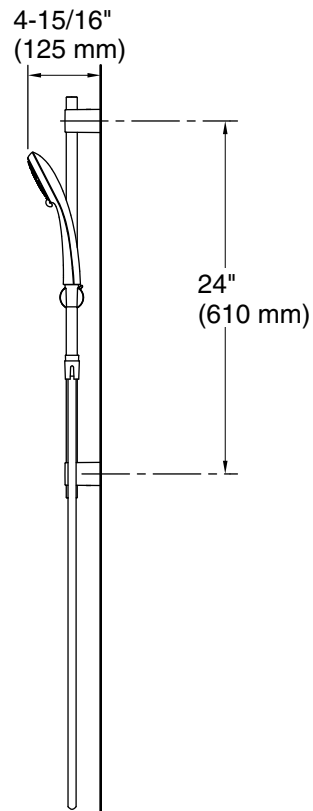

Features

- Advanced spray engine provides three alternate experiences: wide coverage, intense drenching, and targeted spray
- Wide coverage spray produces an encompassing spray for everyday use
- Intense drenching spray delivers a forceful spray ideal for rinsing shampoo from hair
- Targeted spray is a focused stream for targeting sore muscles or use as a utility spray
- Thumb tab allows for a smooth transition between sprays
- Combination of balance, weight, grip, and angle makes this handshower comfortable and easy to use
- MasterClean™ sprayface features an easy-to-clean surface that withstands mineral buildup and maximizes spray performance
- 1.75 gpm (6.6 lpm) maximum handshower flow rate at 80 psi (5.5 bar)
- 24" (609 mm) slidebar features adjustable mounting brackets for installation flexibility
- Box includes: Handshower, 24" slidebar with mounting brackets, 60" (1524 mm) metal hose
- Coordinates with other products in the Bellera collection
- This product can help a building earn Water Efficiency points in LEED® Green Building Rating System

Material

- KOHLER® finishes resist corrosion and tarnishing

Included Components

K-35949-G Three-function handshower, 1.75 gpm
K-98341BR Slidebar, 610mm

Codes/Standards

ASME A112.18.1/CSA B125.1
DOE - Energy Policy Act 1992
EPA WaterSense®
California Energy Commission (CEC)
IAPMO Certification

Technical Information

All product dimensions are nominal.

Drain included: No

Handshower:

Rated maximum flow: 1.75 gal/min (6.6 l/min)

Notes

For use with automatic compensating valves rated at 1.05 gal/min (4 l/min) or less.