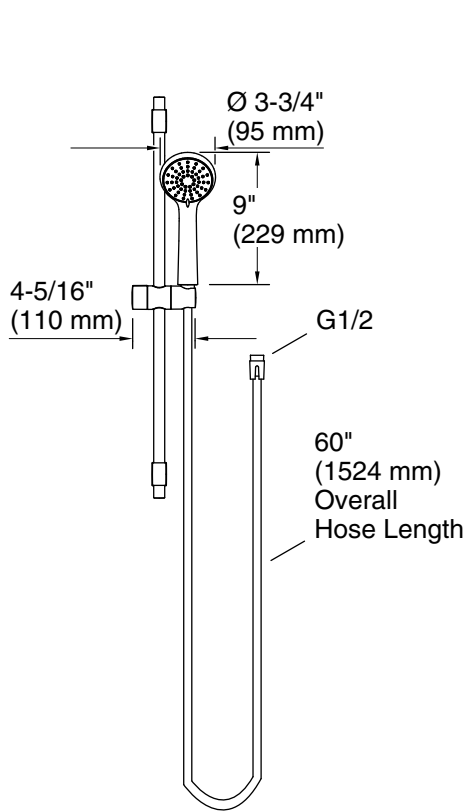

Features

- Advanced spray engine provides three alternate experiences: wide coverage, intense drenching, and targeted spray
- Wide coverage spray produces an encompassing spray for everyday use
- Intense drenching spray delivers a forceful spray ideal for rinsing shampoo from hair
- Targeted spray is a focused stream for targeting sore muscles or use as a utility spray
- Thumb tab allows for a smooth transition between sprays
- Combination of balance, weight, grip, and angle makes this handshower comfortable and easy to use
- MasterClean™ sprayface features an easy-to-clean surface that withstands mineral buildup and maximizes spray performance
- 1.75 gpm (6.6 lpm) maximum handshower flow rate at 80 psi (5.5 bar)
- 24" (609 mm) slidebar features adjustable mounting brackets for installation flexibility
- Box includes: Handshower, 24" slidebar with mounting brackets, 60" (1524 mm) metal hose
- Coordinates with other products in the Bellera collection
- This product can help a building earn Water Efficiency points in LEED® Green Building Rating System

Material

- KOHLER® finishes resist corrosion and tarnishing

Included Components

K-35949-G Three-function handshower, 1.75 gpm
K-98341BR Slidebar, 610mm

Codes/Standards

ASME A112.18.1/CSA B125.1
DOE - Energy Policy Act 1992
EPA WaterSense®
California Energy Commission (CEC)
IAPMO Certification

Technical Information

All product dimensions are nominal.

Drain included: No

Handshower:

Rated maximum flow: 1.75 gal/min (6.6 l/min)

Notes

For use with automatic compensating valves rated at 1.05 gal/min (4 l/min) or less.