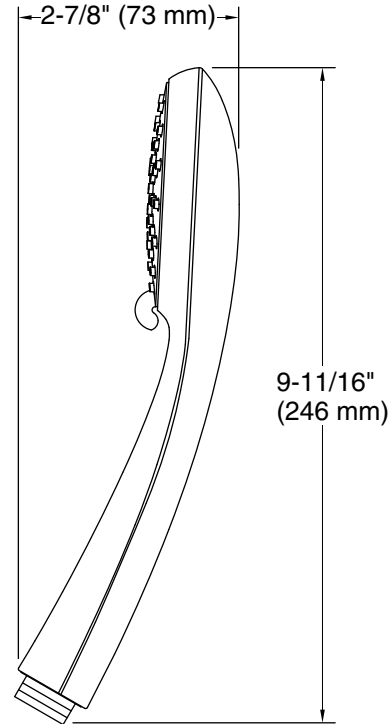

Features

- Advanced spray engine provides three alternate experiences: wide coverage, intense drenching, and targeted spray
- Wide coverage spray produces an encompassing spray for everyday use
- Intense drenching spray delivers a forceful spray ideal for rinsing shampoo from hair
- Targeted spray is a focused stream for targeting sore muscles or use as a utility spray
- Thumb tab allows for a smooth transition between sprays
- Combination of balance, weight, grip, and angle makes this handshower comfortable and easy to use
- MasterClean™ sprayface features an easy-to-clean surface that withstands mineral buildup and maximizes spray performance
- 2.5 gpm (9.5 lpm) maximum handshower flow rate at 80 psi (5.5 bar)
- Coordinates with other products in the Bellera collection

Material

- KOHLER® finishes resist corrosion and tarnishing

Installation

- Bracket or sidebar required for wall-mount installation
- Deck-mount holder required for deck-mount installation

Codes/Standards

ASME A112.18.1/CSA B125.1
DOE - Energy Policy Act 1992
IAPMO Certification

Technical Information

All product dimensions are nominal.

Handshower:

Rated maximum flow: 2.5 gal/min (9.5 l/min)

Notes

For use with automatic compensating valves rated at 1.2 gal/min (4.5 l/min) or less.

Install this product according to the installation guide.