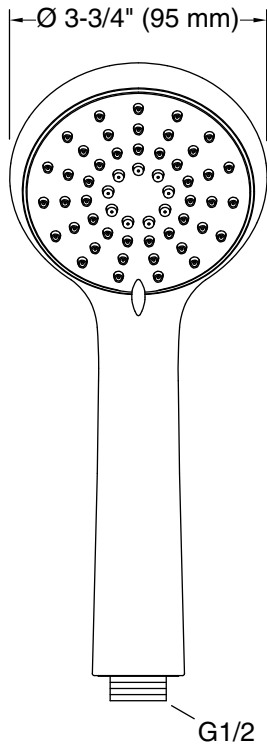

Features

- Advanced spray engine provides three alternate experiences: wide coverage, intense drenching, and targeted spray
- Wide coverage spray produces an encompassing spray for everyday use
- Intense drenching spray delivers a forceful spray ideal for rinsing shampoo from hair
- Targeted spray is a focused stream for targeting sore muscles or use as a utility spray
- Thumb tab allows for a smooth transition between sprays
- Combination of balance, weight, grip, and angle makes this handshower comfortable and easy to use
- MasterClean™ sprayface features an easy-to-clean surface that withstands mineral buildup and maximizes spray performance
- 2.5 gpm (9.5 lpm) maximum handshower flow rate at 80 psi (5.5 bar)
- Coordinates with other products in the Bellera collection

Material

- KOHLER® finishes resist corrosion and tarnishing

Installation

- Bracket or sidebar required for wall-mount installation
- Deck-mount holder required for deck-mount installation

Codes/Standards

ASME A112.18.1/CSA B125.1
DOE - Energy Policy Act 1992
IAPMO Certification

Technical Information

All product dimensions are nominal.

Handshower:

Rated maximum flow: 2.5 gal/min (9.5 l/min)

Notes

For use with automatic compensating valves rated at 1.2 gal/min (4.5 l/min) or less.

Install this product according to the installation guide.