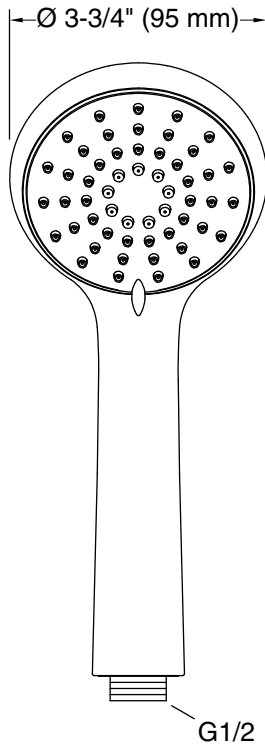

Technical Information

All product dimensions are nominal.

Drain included: No

Handshower:

Rated maximum flow: 1.5 gal/min (5.7 l/min)

Notes

For use with automatic compensating valves rated at 0.90 gal/min (3.4 l/min) or less.

Install this product according to the installation guide.