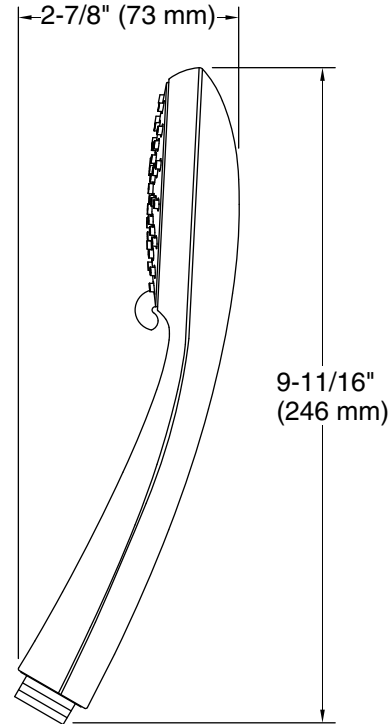

Technical Information

All product dimensions are nominal.

Drain included: No

Handshower:

Rated maximum flow: 1.5 gal/min (5.7 l/min)

Notes

For use with automatic compensating valves rated at 0.90 gal/min (3.4 l/min) or less.

Install this product according to the installation guide.