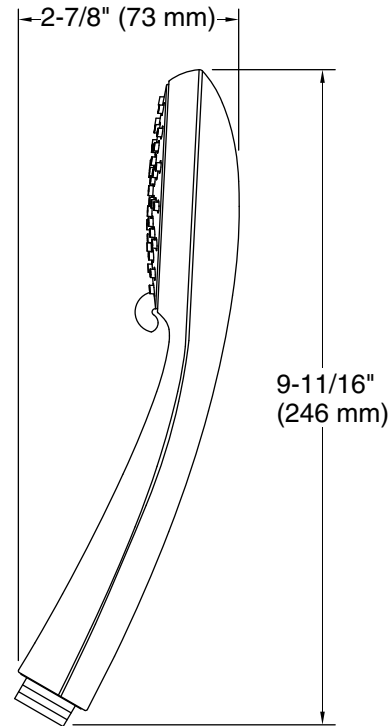

Technical Information

All product dimensions are nominal.

Drain included: No

Handshower:

Rated maximum flow: 1.75 gal/min (6.6 l/min)

Notes

For use with automatic compensating valves rated at 1.05 gal/min (4 l/min) or less.

Install this product according to the installation guide.