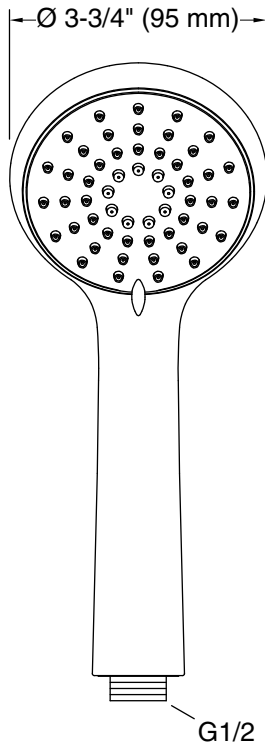

Technical Information

All product dimensions are nominal.

Drain included: No

Handshower:

Rated maximum flow: 1.75 gal/min (6.6 l/min)

Notes

For use with automatic compensating valves rated at 1.05 gal/min (4 l/min) or less.

Install this product according to the installation guide.