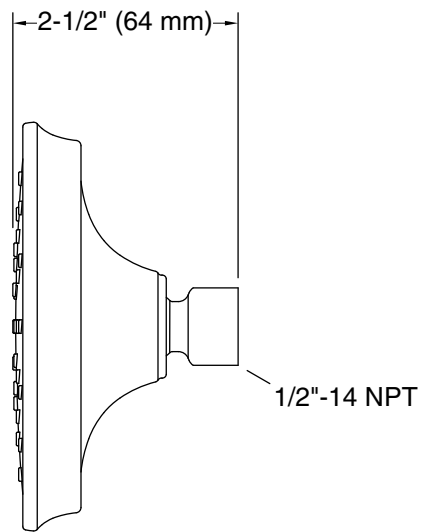

Technical Information

All product dimensions are nominal.

Drain included: No

Showerhead/Body Spray:

Rated maximum flow: 2.5 gal/min (9.5 l/min)

Notes

Install this product according to the installation guide.