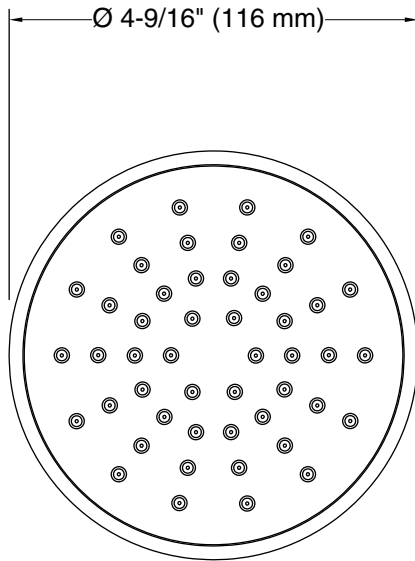

Technical Information

All product dimensions are nominal.

Drain included: No

Showerhead/Body Spray:

Rated maximum flow: 2.5 gal/min (9.5 l/min)

Notes

Install this product according to the installation guide.