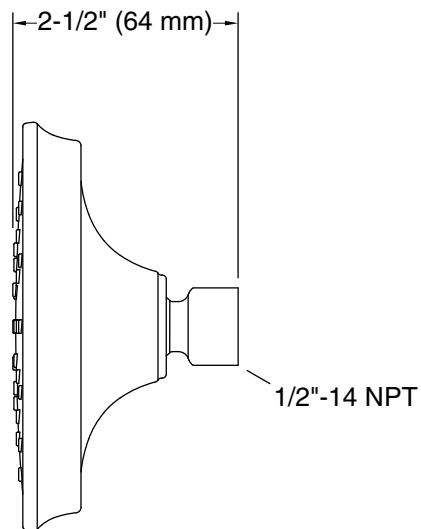

Features

- Full coverage spray produces an encompassing spray ideal for everyday use
- 1.5 gpm (5.7 lpm) maximum flow rate at 45 psi (3.1 bar)
- MasterClean™ sprayface features an easy-to-clean surface that withstands mineral buildup and maximizes spray performance
- Coordinates with other products in the Bellera collection
- This product can help a building earn Water Efficiency points in LEED® Green Building Rating System

Material

- Durable material construction
- KOHLER® finishes resist corrosion and tarnishing

Installation

- Wall-mount
- 1/2 -14 NPT connection
- Shower arm and flange sold separately

Codes/Standards

ASME A112.18.1/CSA B125.1
DOE - Energy Policy Act 1992
EPA WaterSense®
California Energy Commission (CEC)
IAPMO Certification

Technical Information

All product dimensions are nominal.

Drain included: No

Showerhead/Body Spray:

Rated maximum flow: 1.5 gal/min (5.7 l/min)

Notes

Install this product according to the installation guide.