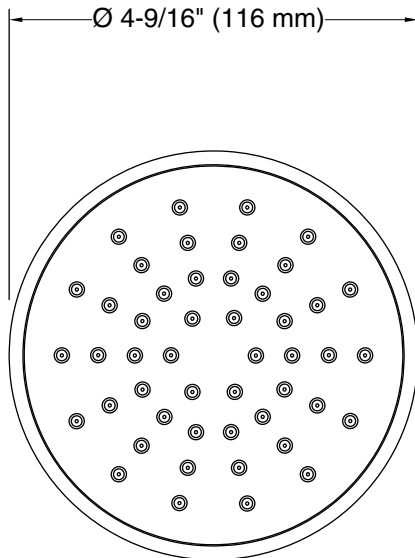

Features

- Full coverage spray produces an encompassing spray ideal for everyday use
- 1.5 gpm (5.7 lpm) maximum flow rate at 45 psi (3.1 bar)
- MasterClean™ sprayface features an easy-to-clean surface that withstands mineral buildup and maximizes spray performance
- Coordinates with other products in the Bellera collection
- This product can help a building earn Water Efficiency points in LEED® Green Building Rating System

Material

- Durable material construction
- KOHLER® finishes resist corrosion and tarnishing

Installation

- Wall-mount
- 1/2 -14 NPT connection
- Shower arm and flange sold separately

Codes/Standards

ASME A112.18.1/CSA B125.1
DOE - Energy Policy Act 1992
EPA WaterSense®
California Energy Commission (CEC)
IAPMO Certification

Technical Information

All product dimensions are nominal.

Drain included: No

Showerhead/Body Spray:

Rated maximum flow: 1.5 gal/min (5.7 l/min)

Notes

Install this product according to the installation guide.