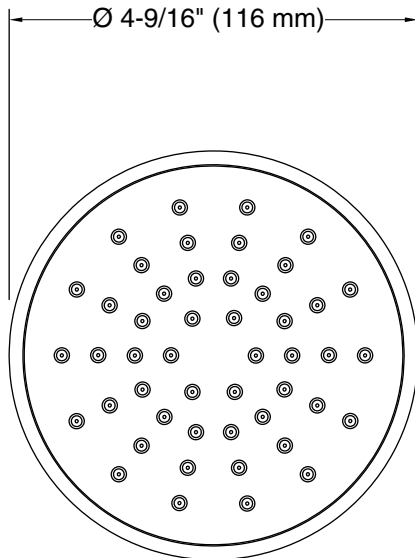

Technical Information

All product dimensions are nominal.

Drain included: No

Showerhead/Body Spray:

Rated maximum flow: 1.75 gal/min (6.6 l/min)

Notes

Install this product according to the installation guide.