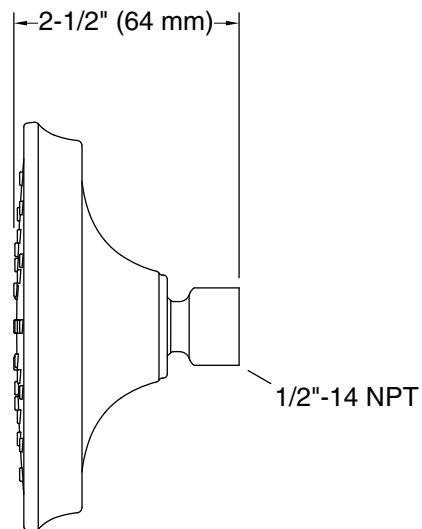

Technical Information

All product dimensions are nominal.

Drain included: No

Showerhead/Body Spray:

Rated maximum flow: 1.75 gal/min (6.6 l/min)

Notes

Install this product according to the installation guide.