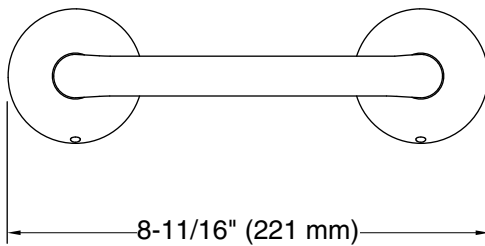

Buckley™
Toilet paper holder
K-35934

Features

- Coordinates with other products in the Buckley collection

Material

- Premium metal construction for durability and reliability
- KOHLER® finishes resist corrosion and tarnishing

Technical Information

All product dimensions are nominal.

Material: Zinc

Notes

Install this product according to the installation guide.