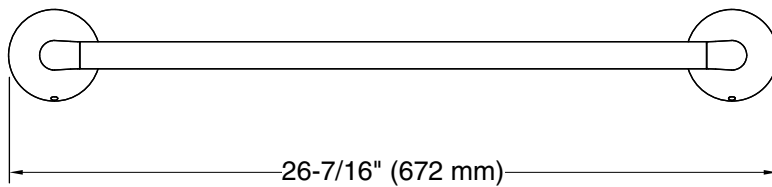

Features

- 24" (610 mm) bar
- Coordinates with other products in the Buckley collection

Material

- Premium metal construction for durability and reliability
- KOHLER® finishes resist corrosion and tarnishing

Technical Information

All product dimensions are nominal.

Material: Zinc, Stainless Steel

Notes

Install this product according to the installation guide.