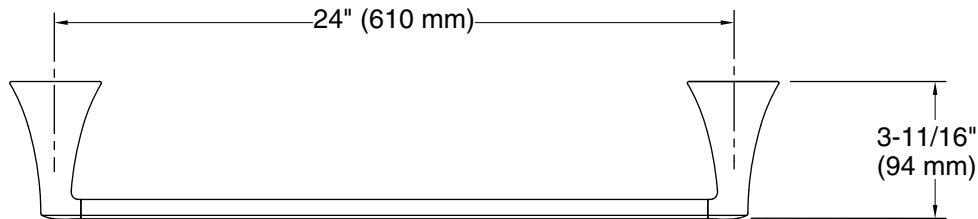

Features

- 24" (610 mm) bar
- Coordinates with other products in the Buckley collection

Material

- Premium metal construction for durability and reliability
- KOHLER® finishes resist corrosion and tarnishing

Technical Information

All product dimensions are nominal.

Material: Zinc, Stainless Steel

Notes

Install this product according to the installation guide.