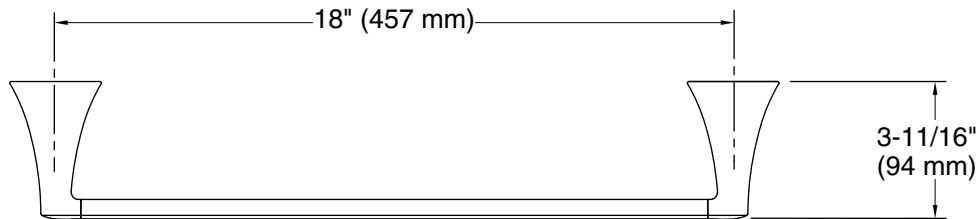

Features

- 18" (457 mm) bar
- Coordinates with other products in the Buckley collection

Material

- Premium metal construction for durability and reliability
- KOHLER® finishes resist corrosion and tarnishing

Technical Information

All product dimensions are nominal.

Material: Zinc, Stainless Steel

Notes

Install this product according to the installation guide.