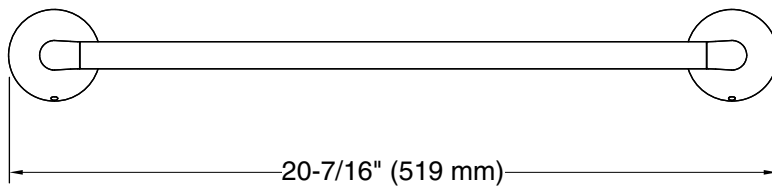

Features

- 18" (457 mm) bar
- Coordinates with other products in the Buckley collection

Material

- Premium metal construction for durability and reliability
- KOHLER® finishes resist corrosion and tarnishing

Technical Information

All product dimensions are nominal.

Material: Zinc, Stainless Steel

Notes

Install this product according to the installation guide.