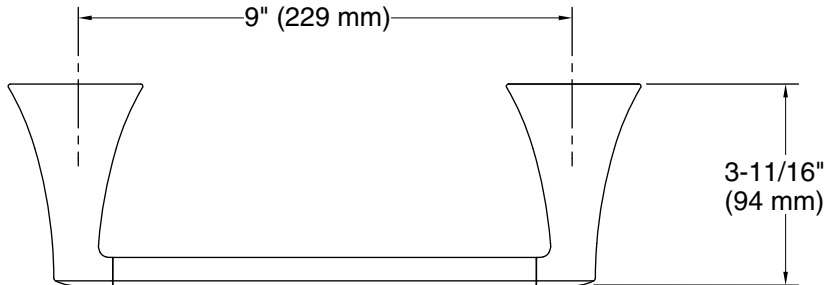

Technical Information

All product dimensions are nominal.

Material: Zinc, Stainless Steel

Notes

Install this product according to the installation guide.