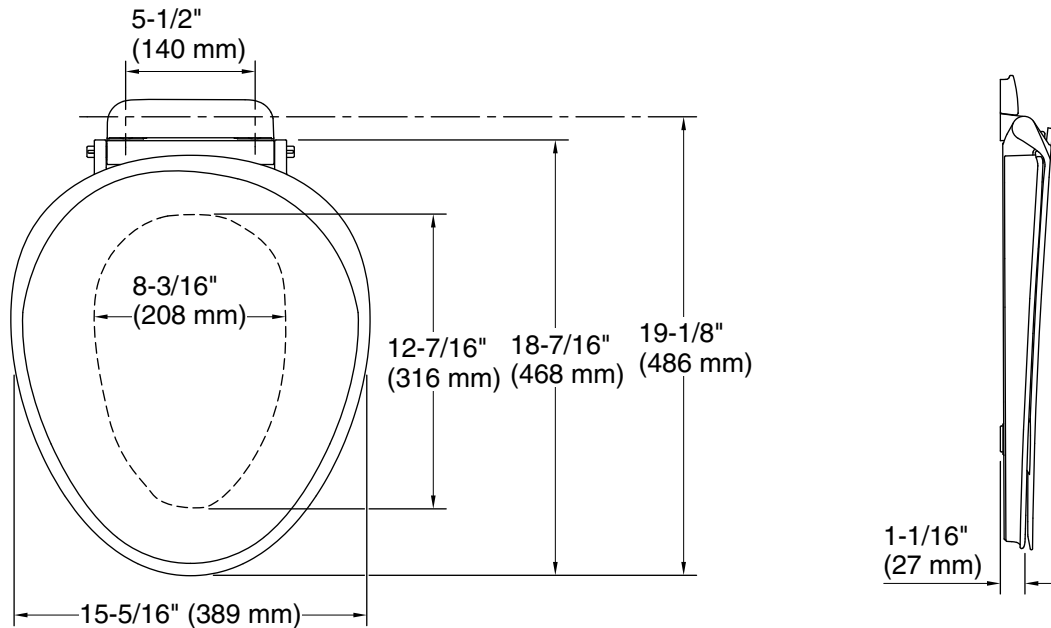

Features

- CoreFlex™ flexible material under entire seating surface allows seat to adapt and conform to each user's sitting position
- 20% wider sitting surface than standard KOHLER® toilet seats
- Wider toilet seat surface provides increased support while maintaining the same seat opening as a standard toilet seat
- Quiet-Close™ elongated lid and seat prevents slamming
- CoreFlex™ flexible material in Ice Grey adds smart styling and color to coordinate with your bathroom design
- ReadyLatch® hinge provides a positive lock/unlock latch to securely hold seat in position, yet seat easily removes for cleaning or adjusting fit
- Grip-Tight installation hardware makes it easy to fasten the seat – everything is done from above the bowl
- Grip-Tight bumpers hold seat firmly in place
- Single-hinge cover simplifies cleaning
- Color-matched plastic hinges
- Contoured seat for user comfort
- Fits most elongated toilets

	0	White
---	---	-------

Technical Information

All product dimensions are nominal.

Seat shape type: Elongated
Seat front type: Closed-front
Seat-mounting holes: 5-1/2" (140 mm)

Notes

Install this product according to the installation guide.