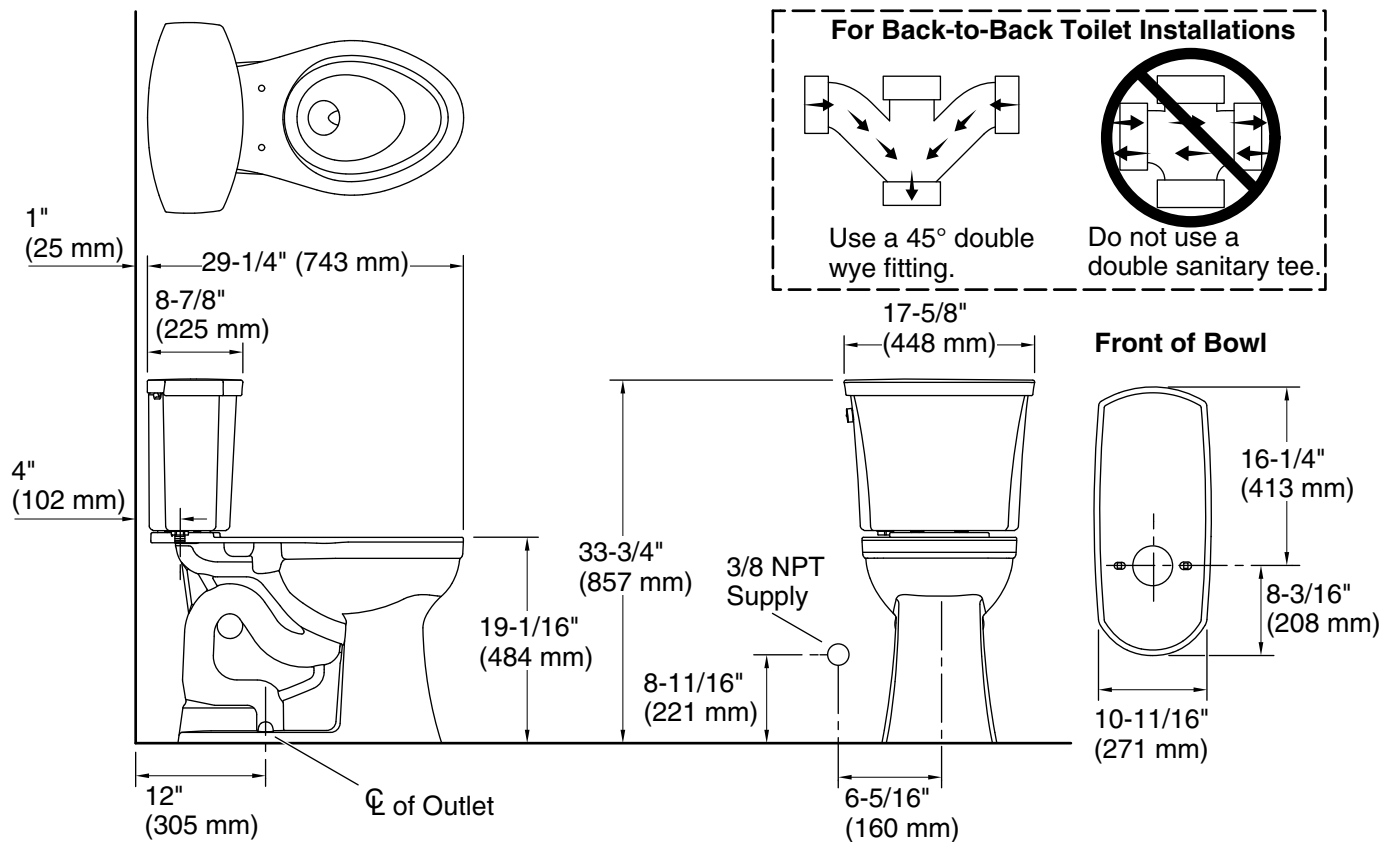

Features

- Two-piece design
- Elongated bowl offers added room and comfort
- Tall height offers seating 2-1/2" (63.5 mm) higher than Comfort Height® for enhanced comfort, ease of sitting and standing, and gracious accessibility
- 1.28 gpf (4.8 lpf)
- Left-hand Polished Chrome trip lever
- 2-1/8" (54 mm) fully glazed trapway
- Revolution 360® flushing technology generates a forceful swirling motion to keep the bowl clean longer
- Sanitary guard where bowl and tank meet for ease of cleaning
- CleanCoat™ surface treatment inhibits the growth of water scale and mineral stains for improved ease of cleaning
- Precision-engineered patented tank, bowl, and trapway create strong siphon during flushing
- AquaPiston® canister optimizes the flow out of the tank, harnessing gravity and the natural powerful reducing cascade of water to increase the power and effectiveness of the flush
- Easy-to-flush canister design requires less force to actuate than a 3" (76 mm) flapper, and has 90% less exposed seal material which resists conditions that cause wear, tear, shrinkage and swelling
- Coordinates with other products in the Kelston collection

Installation

- Three-bolt quick-connect installation
- Standard 12" (305 mm) rough-in
- Seat and supply line sold separately

Included Components

- K-43200 Tall elongated toilet bowl
- K-32808 Toilet tank, 1.28 gpf

Technical Information

All product dimensions are nominal.

| | |
|-----------------------|----------------------------|
| Toilet type: | Floor-mount |
| Waste Outlet: | Floor |
| Flush type: | AquaPiston |
| Trap passageway: | 2-1/8" (54 mm) |
| Water surface size: | 10" x 8" (254 mm x 203 mm) |
| Rim to water surface: | 6-3/4" (171 mm) |
| Rough-in: | 12" (305 mm) |
| Seat-mounting holes: | 5-1/2" (140 mm) |