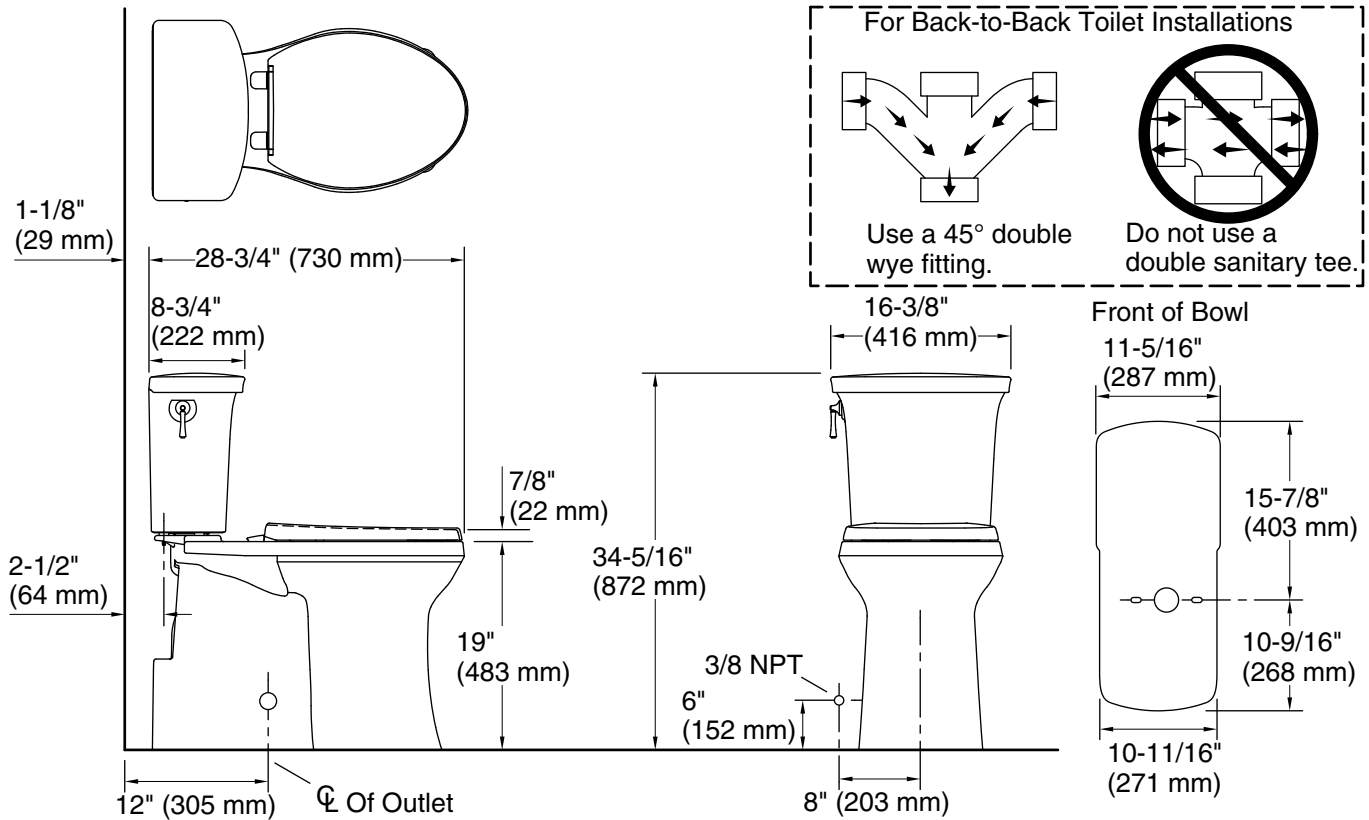

KOHLER®

Corbelle®

Tall two-piece elongated toilet with skirted trapway,
1.28 gpf
K-33813

Features

- Two-piece design
- Elongated bowl offers added room and comfort
- Tall height offers seating 2-1/2" (63.5 mm) higher than Comfort Height® for enhanced comfort, ease of sitting and standing, and gracious accessibility
- 1.28 gpf (4.8 lpf)
- Left-hand Polished Chrome trip lever
- 2-1/8" (54 mm) glazed trapway
- Revolution 360® flushing technology generates a forceful swirling motion to keep the bowl clean longer
- Fully skirted trapway simplifies cleaning
- Sanitary guard where bowl and tank meet for ease of cleaning
- Encapsulated bolts prevent rust and corrosion
- Patented ReadyLock® installation system, a simple solution for skirted toilets, saves time, hassle, and eliminates the need to drill into the floor for standard 12" (305 mm) rough-in
- CleanCoat™ surface treatment inhibits the growth of water scale and mineral stains for improved ease of cleaning
- AquaPiston® canister optimizes the flow out of the tank, harnessing gravity and the natural powerful reducing cascade of water to increase the power and effectiveness of the flush

Installation

- Three-bolt quick-connect installation
- Standard 12" (305 mm) rough-in
- 10" and 14" (254 mm and 356 mm) rough-in kits also available
- Seat and supply line sold separately

Recommended Products/Accessories

For the most current Specification Sheet, go to www.kohler.com.

8-16-2023 13:38 - US/CA/MX

THE BOLD LOOK
OF **KOHLER**®

KOHLER®

Corbelle®
Tall two-piece elongated toilet with skirted trapway,
1.28 gpf
K-33813

Technical Information

All product dimensions are nominal.

Toilet type:	Floor-mount
Waste Outlet:	Floor
Bowl shape:	Elongated
Flush type:	AquaPiston, Revolution 360
Trap passageway:	2-1/8" (54 mm)
Water surface size:	9-3/4" x 7-1/4" (248 mm x 184 mm)
Rim to water surface:	6-1/4" (159 mm)
Rough-in:	12" (305 mm)