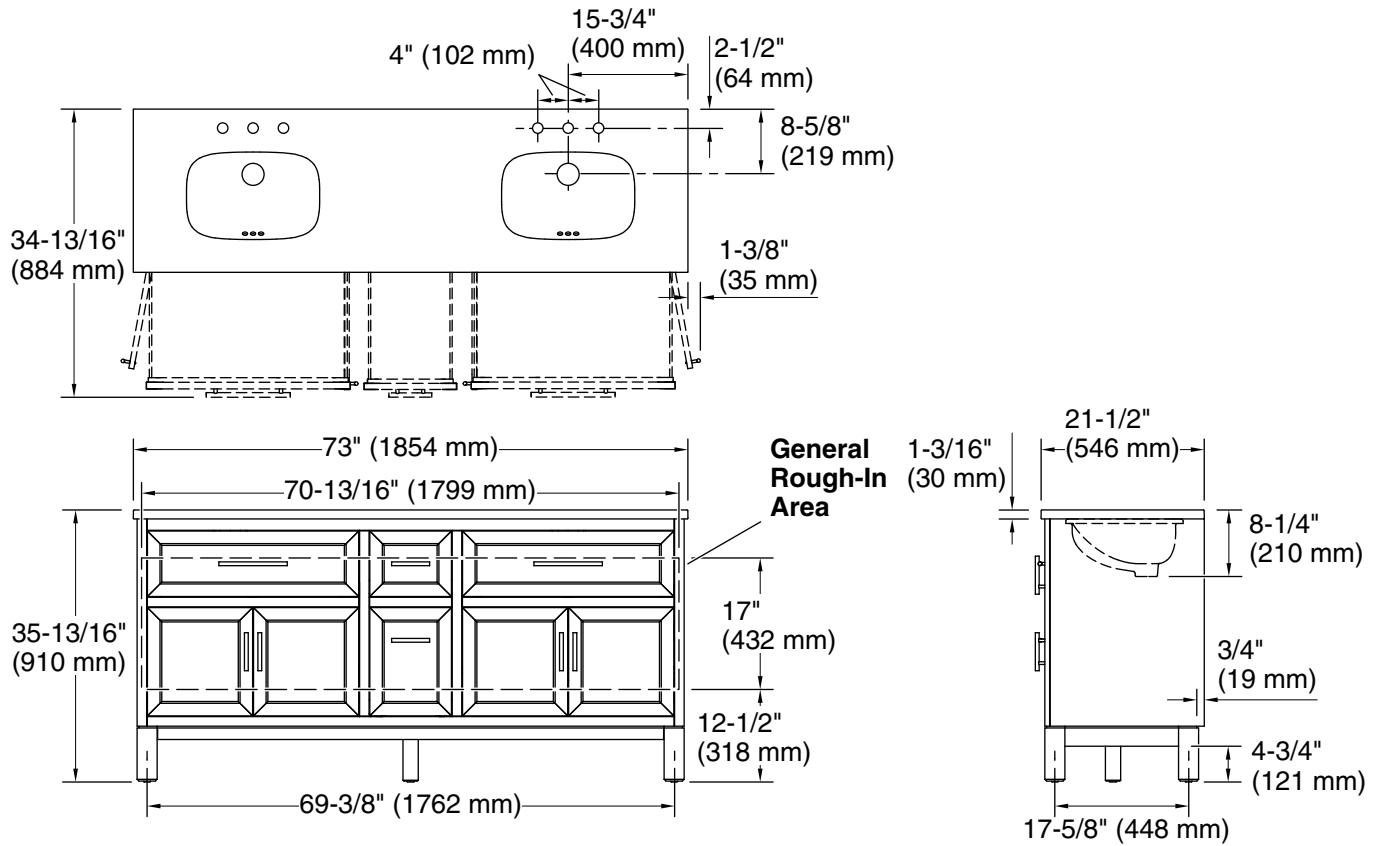

Features

- Set includes cabinet, precut quartz vanity top, sinks, cabinet hardware
- Vanity top has 8" (203 mm) widespread faucet holes; requires deck-mount faucets (sold separately)
- Three-way adjustable slow-close door hinges for easy cabinet access
- Dovetail joint drawer construction
- Soft-close drawers and doors prevent slamming

	0	White
	1WT	Mohair Grey

Technical Information

All product dimensions are nominal.

Notes

Install this product according to the installation instructions.