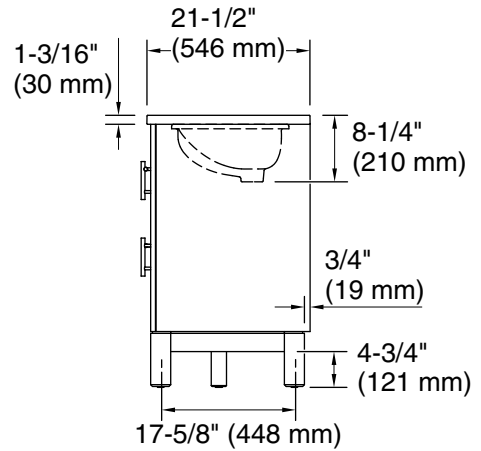

Features

- Set includes cabinet, precut quartz vanity top, sinks, cabinet hardware
- Vanity top has 8" (203 mm) widespread faucet holes; requires deck-mount faucets (sold separately)
- Three-way adjustable slow-close door hinges for easy cabinet access
- Dovetail joint drawer construction
- Soft-close drawers and doors prevent slamming

	0	White
	1WT	Mohair Grey

Technical Information

All product dimensions are nominal.

Notes

Install this product according to the installation instructions.