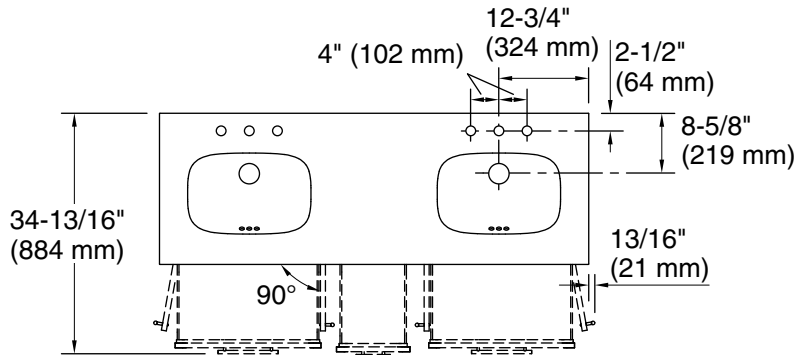

Features

- Set includes cabinet, precut quartz vanity top, sinks, cabinet hardware
- Vanity top has 8" (203 mm) widespread faucet holes; requires deck-mount faucets (sold separately)
- Three-way adjustable slow-close door hinges for easy cabinet access
- Dovetail joint drawer construction
- Soft-close drawers and doors prevent slamming

	0	White
	1WT	Mohair Grey

Technical Information

All product dimensions are nominal.

Notes

Install this product according to the installation instructions.