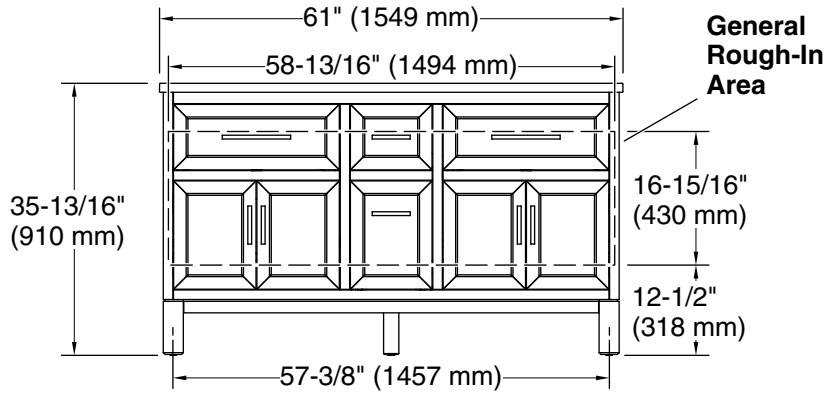

Features

- Set includes cabinet, precut quartz vanity top, sinks, cabinet hardware
- Vanity top has 8" (203 mm) widespread faucet holes; requires deck-mount faucets (sold separately)
- Three-way adjustable slow-close door hinges for easy cabinet access
- Dovetail joint drawer construction
- Soft-close drawers and doors prevent slamming

	0	White
	1WT	Mohair Grey

Technical Information

All product dimensions are nominal.

Notes

Install this product according to the installation instructions.