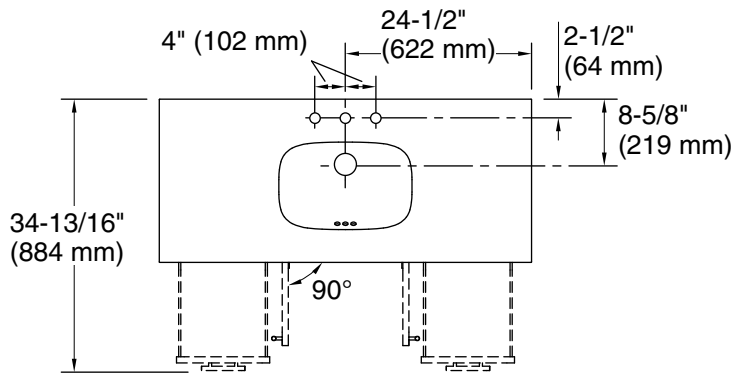

Features

- Set includes cabinet, precut quartz vanity top, sink, cabinet hardware
- Vanity top has 8" (203 mm) widespread faucet holes; requires deck-mount faucet (sold separately)
- Three-way adjustable slow-close door hinges for easy cabinet access
- Dovetail joint drawer construction
- Soft-close drawers and doors prevent slamming

	0	White
	1WT	Mohair Grey

Technical Information

All product dimensions are nominal.

Notes

Install this product according to the installation instructions.