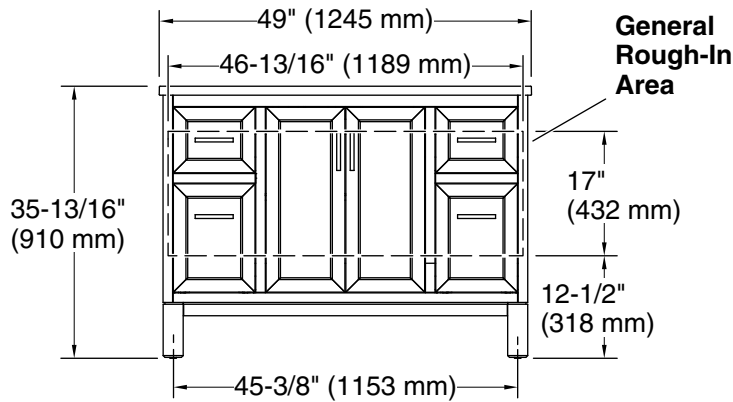

Features

- Set includes cabinet, precut quartz vanity top, sink, cabinet hardware
- Vanity top has 8" (203 mm) widespread faucet holes; requires deck-mount faucet (sold separately)
- Three-way adjustable slow-close door hinges for easy cabinet access
- Dovetail joint drawer construction
- Soft-close drawers and doors prevent slamming

	0	White
	1WT	Mohair Grey

Technical Information

All product dimensions are nominal.

Notes

Install this product according to the installation instructions.