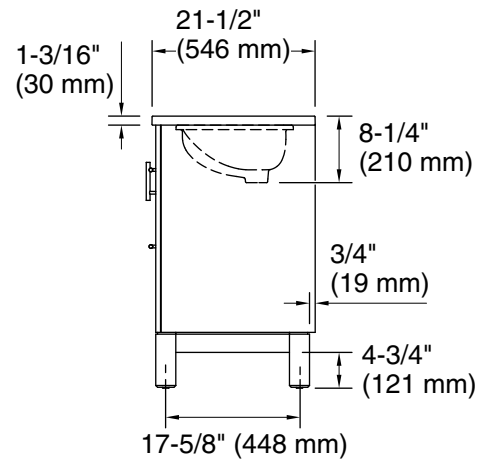

Features

- Set includes cabinet, precut quartz vanity top, sink, cabinet hardware
- Vanity top has 8" (203 mm) widespread faucet holes; requires deck-mount faucet (sold separately)
- Three-way adjustable slow-close door hinges for easy cabinet access
- Dovetail joint drawer construction
- Soft-close drawers and doors prevent slamming

	0	White
	1WT	Mohair Grey

Technical Information

All product dimensions are nominal.

Notes

Install this product according to the installation instructions.