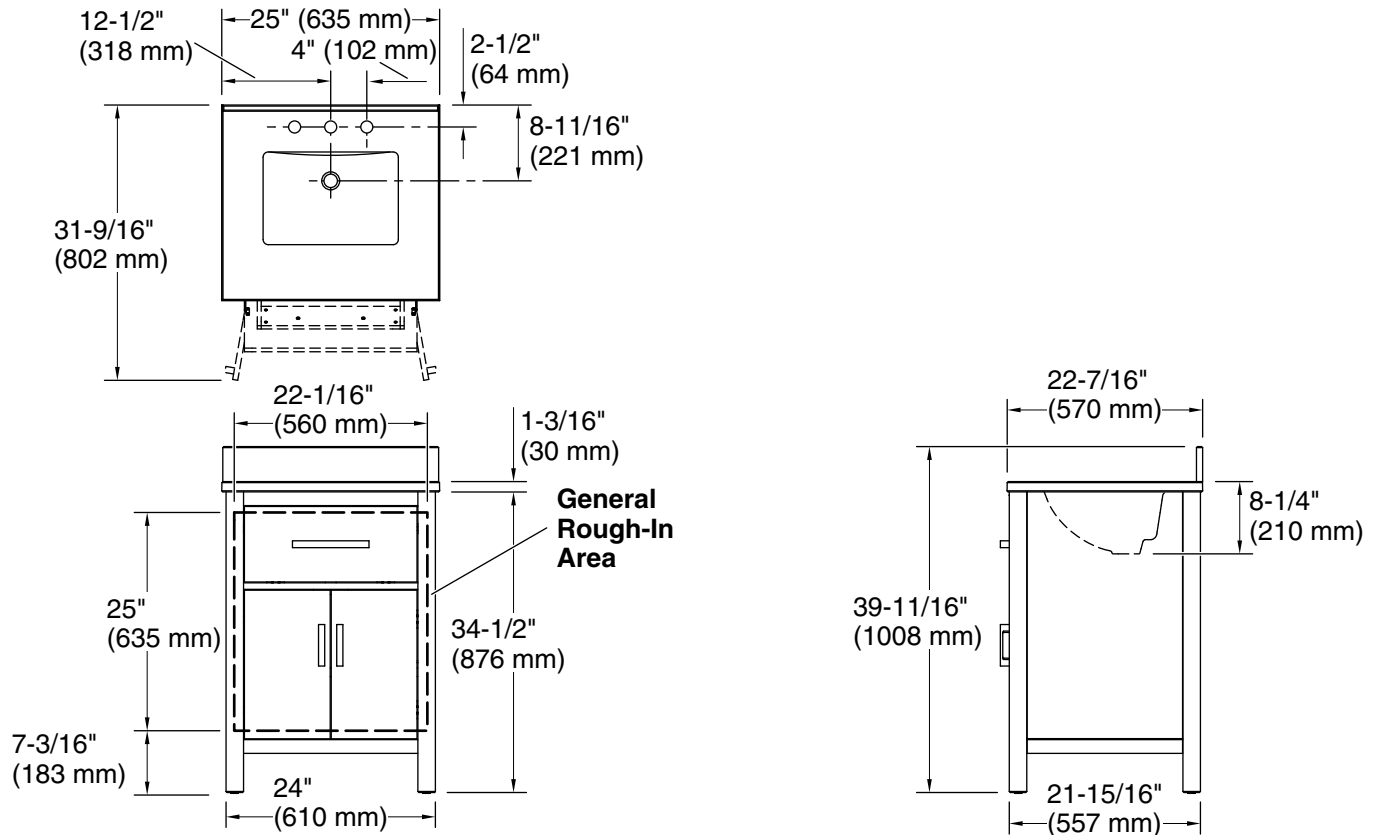

### Features

- Set includes cabinet, precut quartz vanity top, backsplash, sink, cabinet hardware
- Convenient tilt-down drawer for storing smaller, frequently-used items
- Three-way adjustable slow-close door hinges for easy cabinet access
- 20-1/2" (521 mm) cabinet interior provides ample storage space
- Finish-matched cabinet interior offers generous clearance for plumbing
- Vanity top has 8" (203 mm) widespread faucet holes; requires deck-mount faucet (sold separately)
- Brushed Nickel hardware included on White, Atmos Grey, and Black Oak vanities, and Matte Black hardware on Light Oak vanities.

### Technical Information

All product dimensions are nominal.