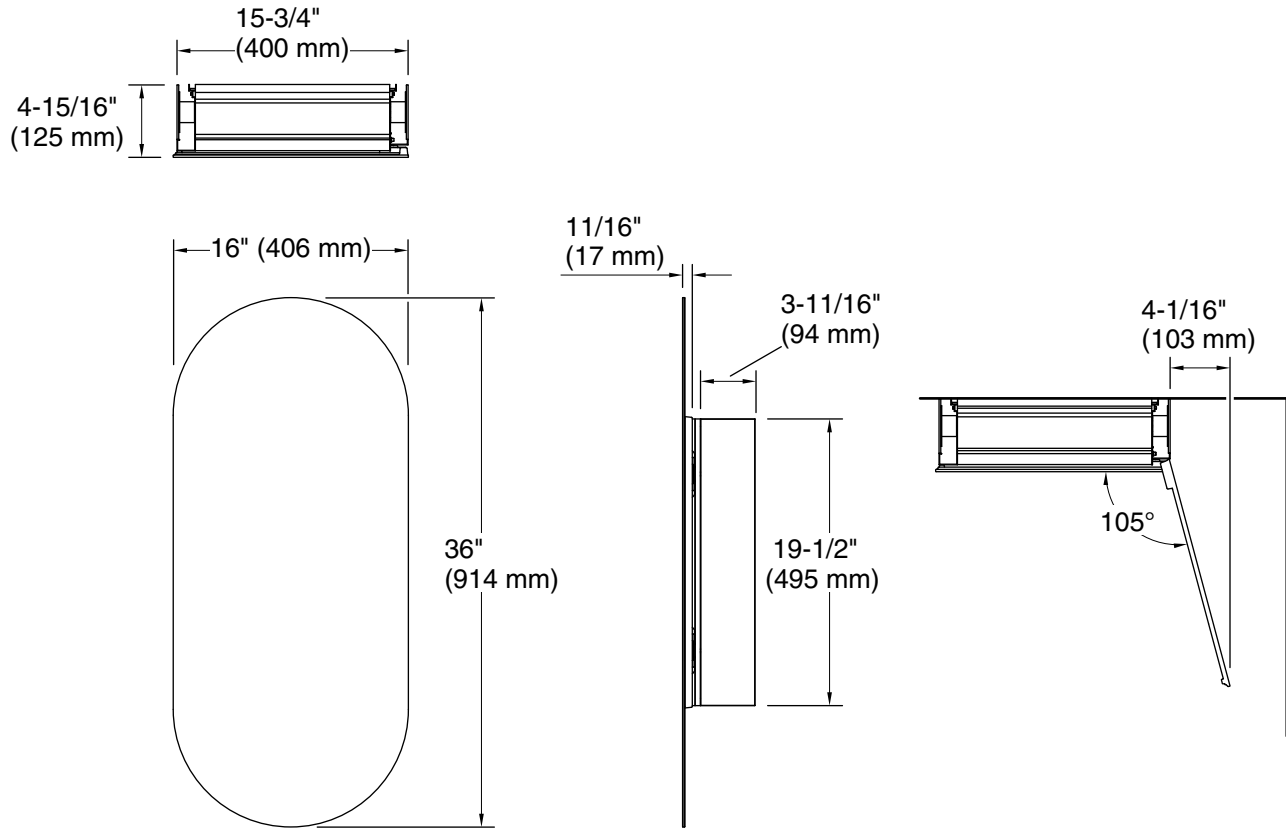

Technical Information

All product dimensions are nominal.

Notes

Install this product according to the installation guide.