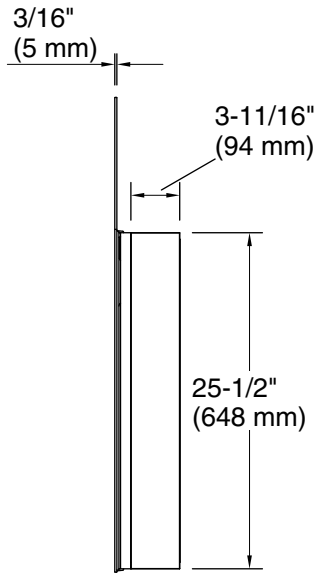

## Features

- 4" (102 mm) -deep shelves offer more room for larger jars, bottles, and grooming supplies
- Two adjustable tempered-glass shelves offer additional bathroom storage
- Full-overlay mirrored door with flat edges and arched top
- Mirrored interior
- Three-way adjustable slow-close hinges with 105° opening capability for easy cabinet access
- Easy-hang bracket mounts cabinet securely and simplifies surface-mount applications
- Includes side mirror kit for surface-mount installation

## Installation

- Mirrored door extends 10-1/2" (267 mm) above actual cabinet height of 25-1/2" (635 mm)
- Surface-mount or recessed
- Left-hand swing
- Includes mounting hardware for surface or recessed installation

### Technical Information

All product dimensions are nominal.