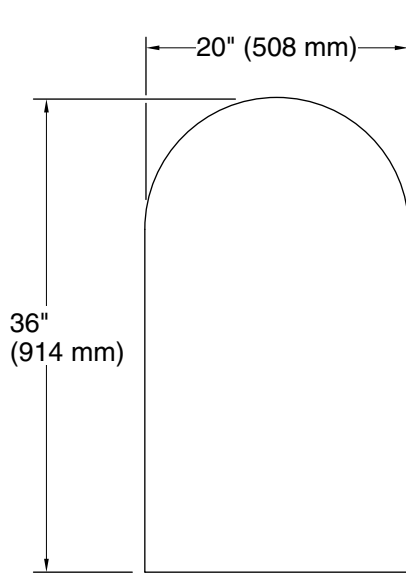

## Features

- 4" (102 mm) -deep shelves offer more room for larger jars, bottles, and grooming supplies
- Two adjustable tempered-glass shelves offer additional bathroom storage
- Full-overlay mirrored door with flat edges and arched top
- Mirrored interior
- Three-way adjustable slow-close hinges with 105° opening capability for easy cabinet access
- Easy-hang bracket mounts cabinet securely and simplifies surface-mount applications
- Includes side mirror kit for surface-mount installation

## Installation

- Mirrored door extends 10-1/2" (267 mm) above actual cabinet height of 25-1/2" (635 mm)
- Surface-mount or recessed
- Left-hand swing
- Includes mounting hardware for surface or recessed installation

### Technical Information

All product dimensions are nominal.