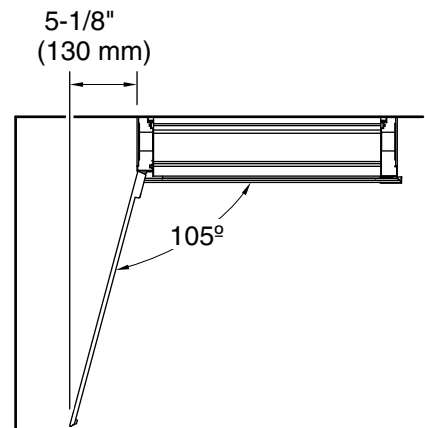

## Features

- 4" (102 mm) -deep shelves offer more room for larger jars, bottles, and grooming supplies
- Two adjustable tempered-glass shelves offer additional bathroom storage
- Full-overlay mirrored door with flat edges and arched top
- Mirrored interior
- Three-way adjustable slow-close hinges with 105° opening capability for easy cabinet access
- Easy-hang bracket mounts cabinet securely and simplifies surface-mount applications
- Includes side mirror kit for surface-mount installation

## Installation

- Mirrored door extends 10-1/2" (267 mm) above actual cabinet height of 25-1/2" (635 mm)
- Surface-mount or recessed
- Left-hand swing
- Includes mounting hardware for surface or recessed installation

### Technical Information

All product dimensions are nominal.