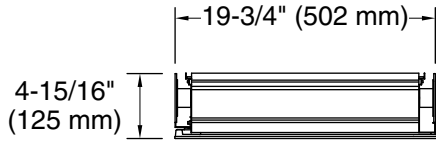

## Features

- 4" (102 mm) -deep shelves offer more room for larger jars, bottles, and grooming supplies
- Two adjustable tempered-glass shelves offer additional bathroom storage
- Full-overlay mirrored door with flat edges and arched top
- Mirrored interior
- Three-way adjustable slow-close hinges with 105° opening capability for easy cabinet access
- Easy-hang bracket mounts cabinet securely and simplifies surface-mount applications
- Includes side mirror kit for surface-mount installation

## Installation

- Mirrored door extends 10-1/2" (267 mm) above actual cabinet height of 25-1/2" (635 mm)
- Surface-mount or recessed
- Left-hand swing
- Includes mounting hardware for surface or recessed installation

### Technical Information

All product dimensions are nominal.